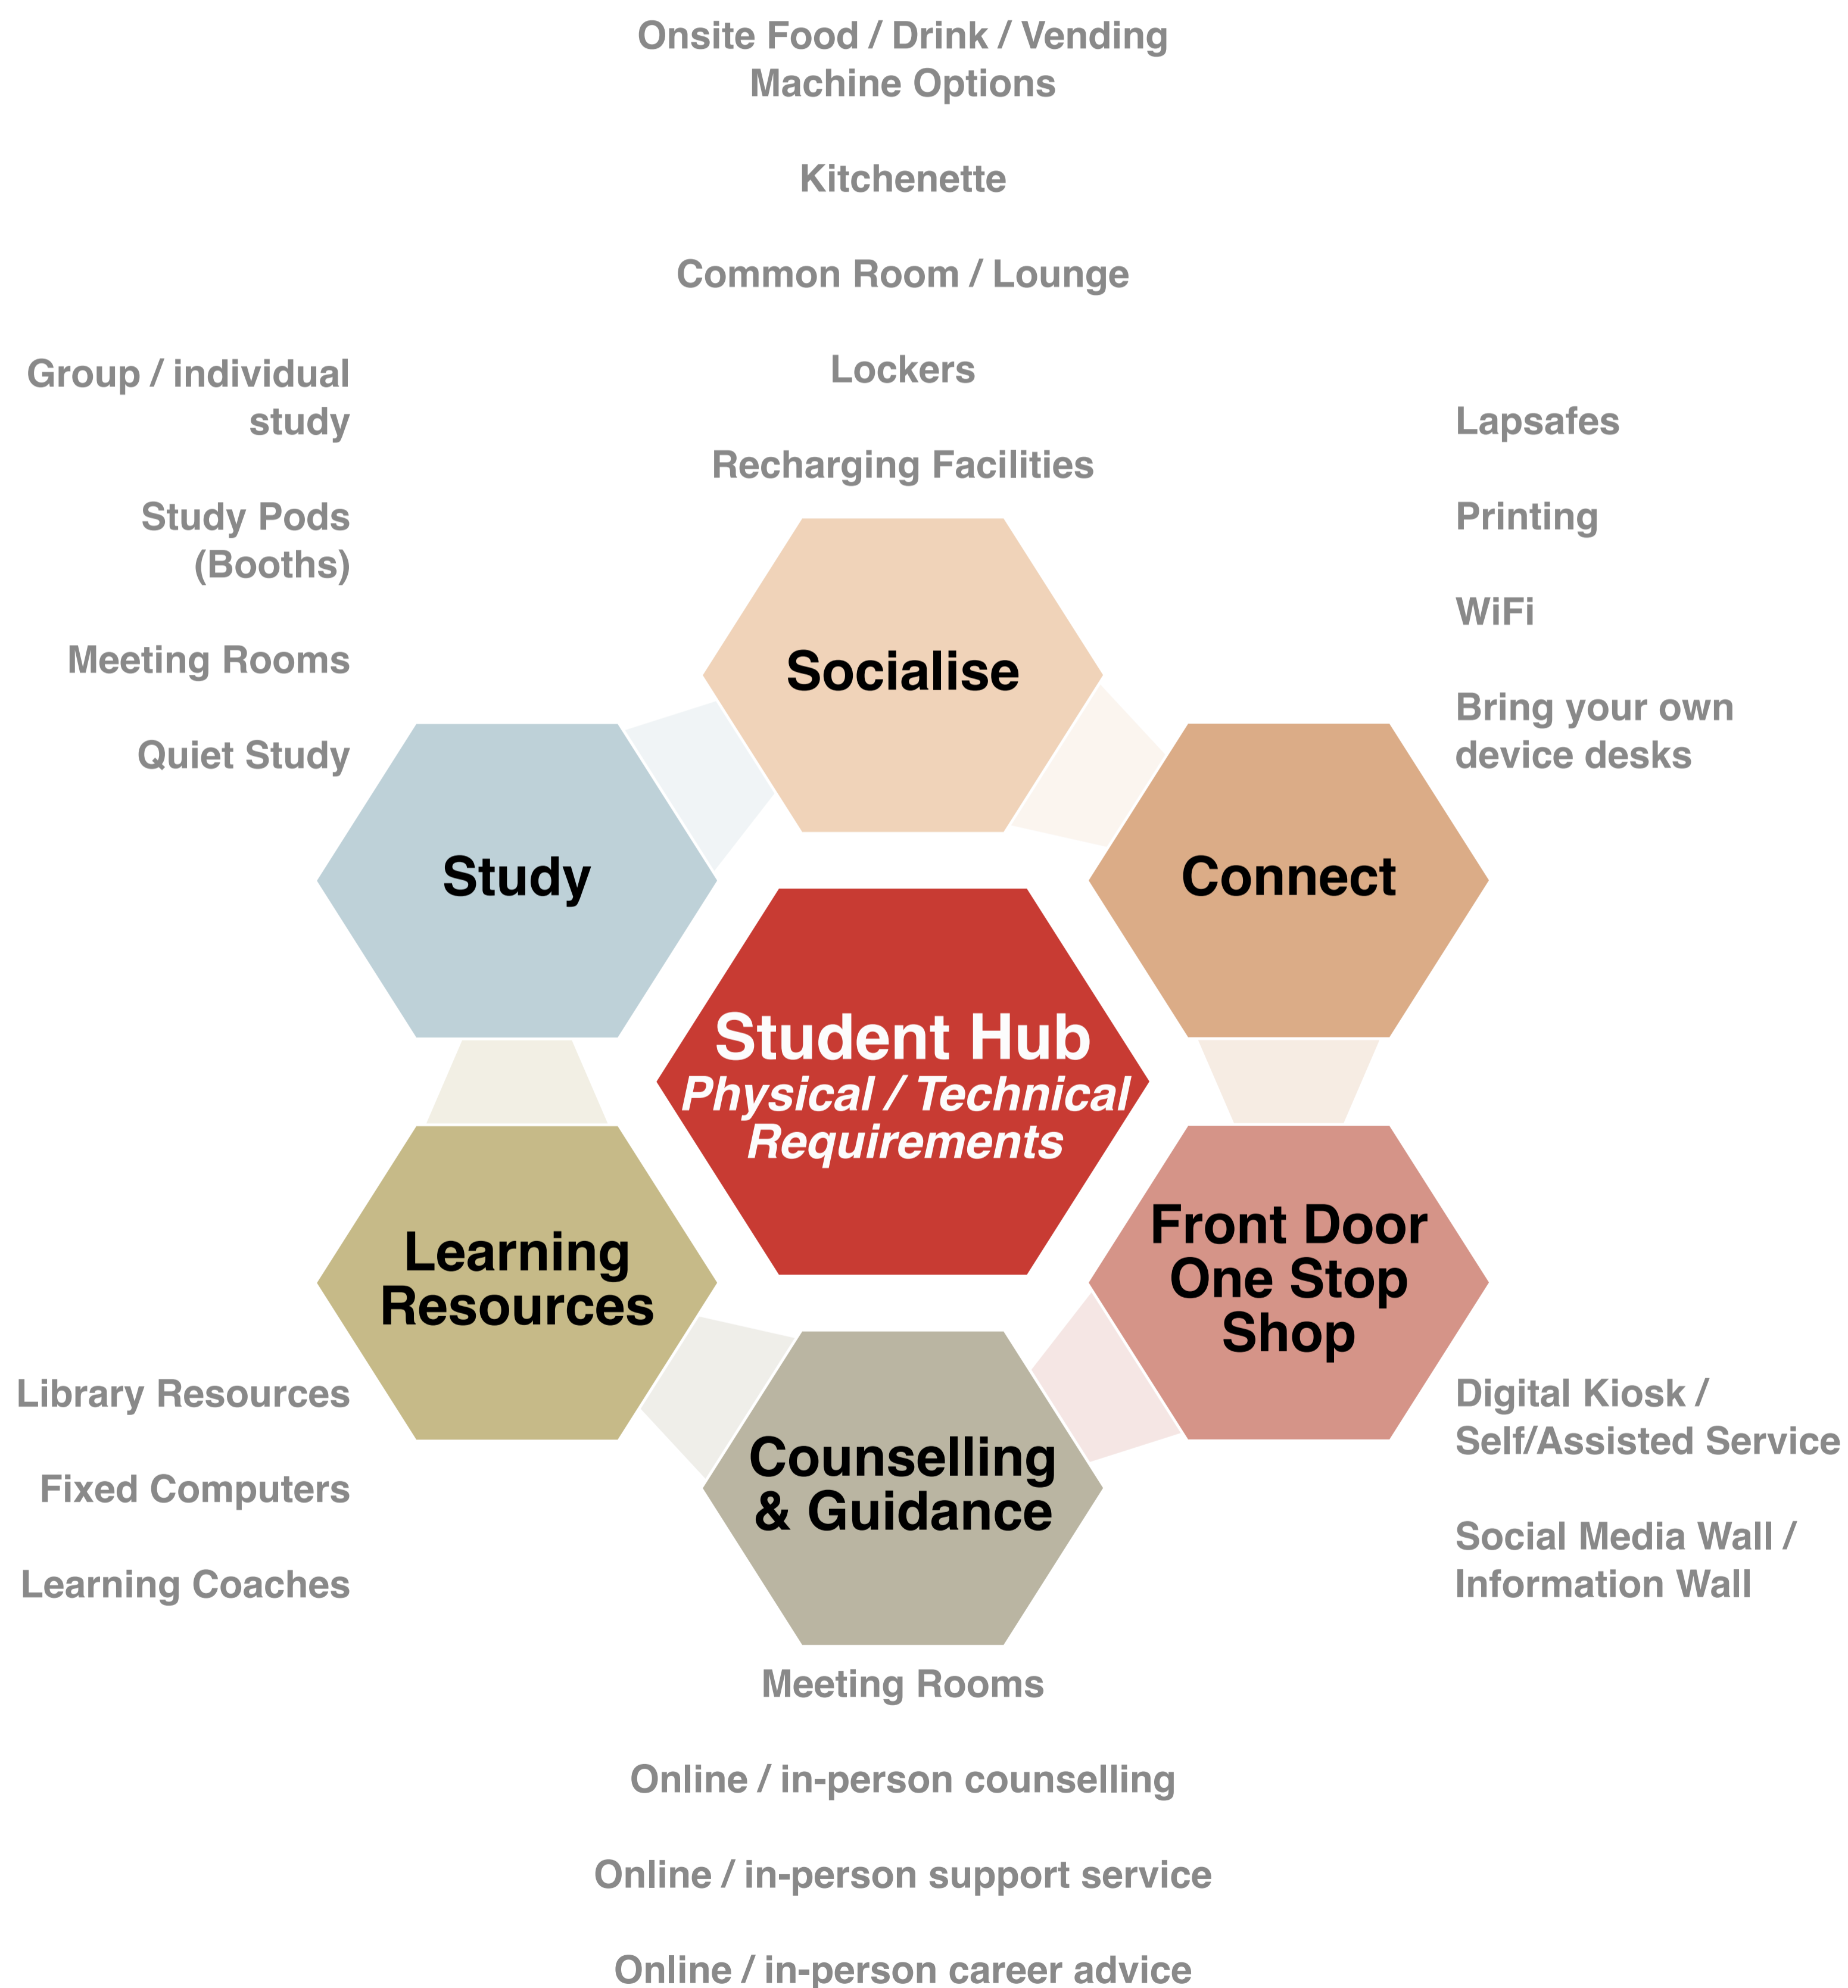

Coming soon... STUDENT ENGAGEMENT HUBS

example hub layouts

small

medium

large

Coming soon to **WHYALLA** campus

Key Plan

Have your say!

Concept sketches informed by:

Student and Community Engagements

Approved Business Operating Model

Student Surveys completed in 2021 and 2022

On site staff consultation

Have your say further on the
TAFE SA **Student Engagement Hubs**

Scan QR Code