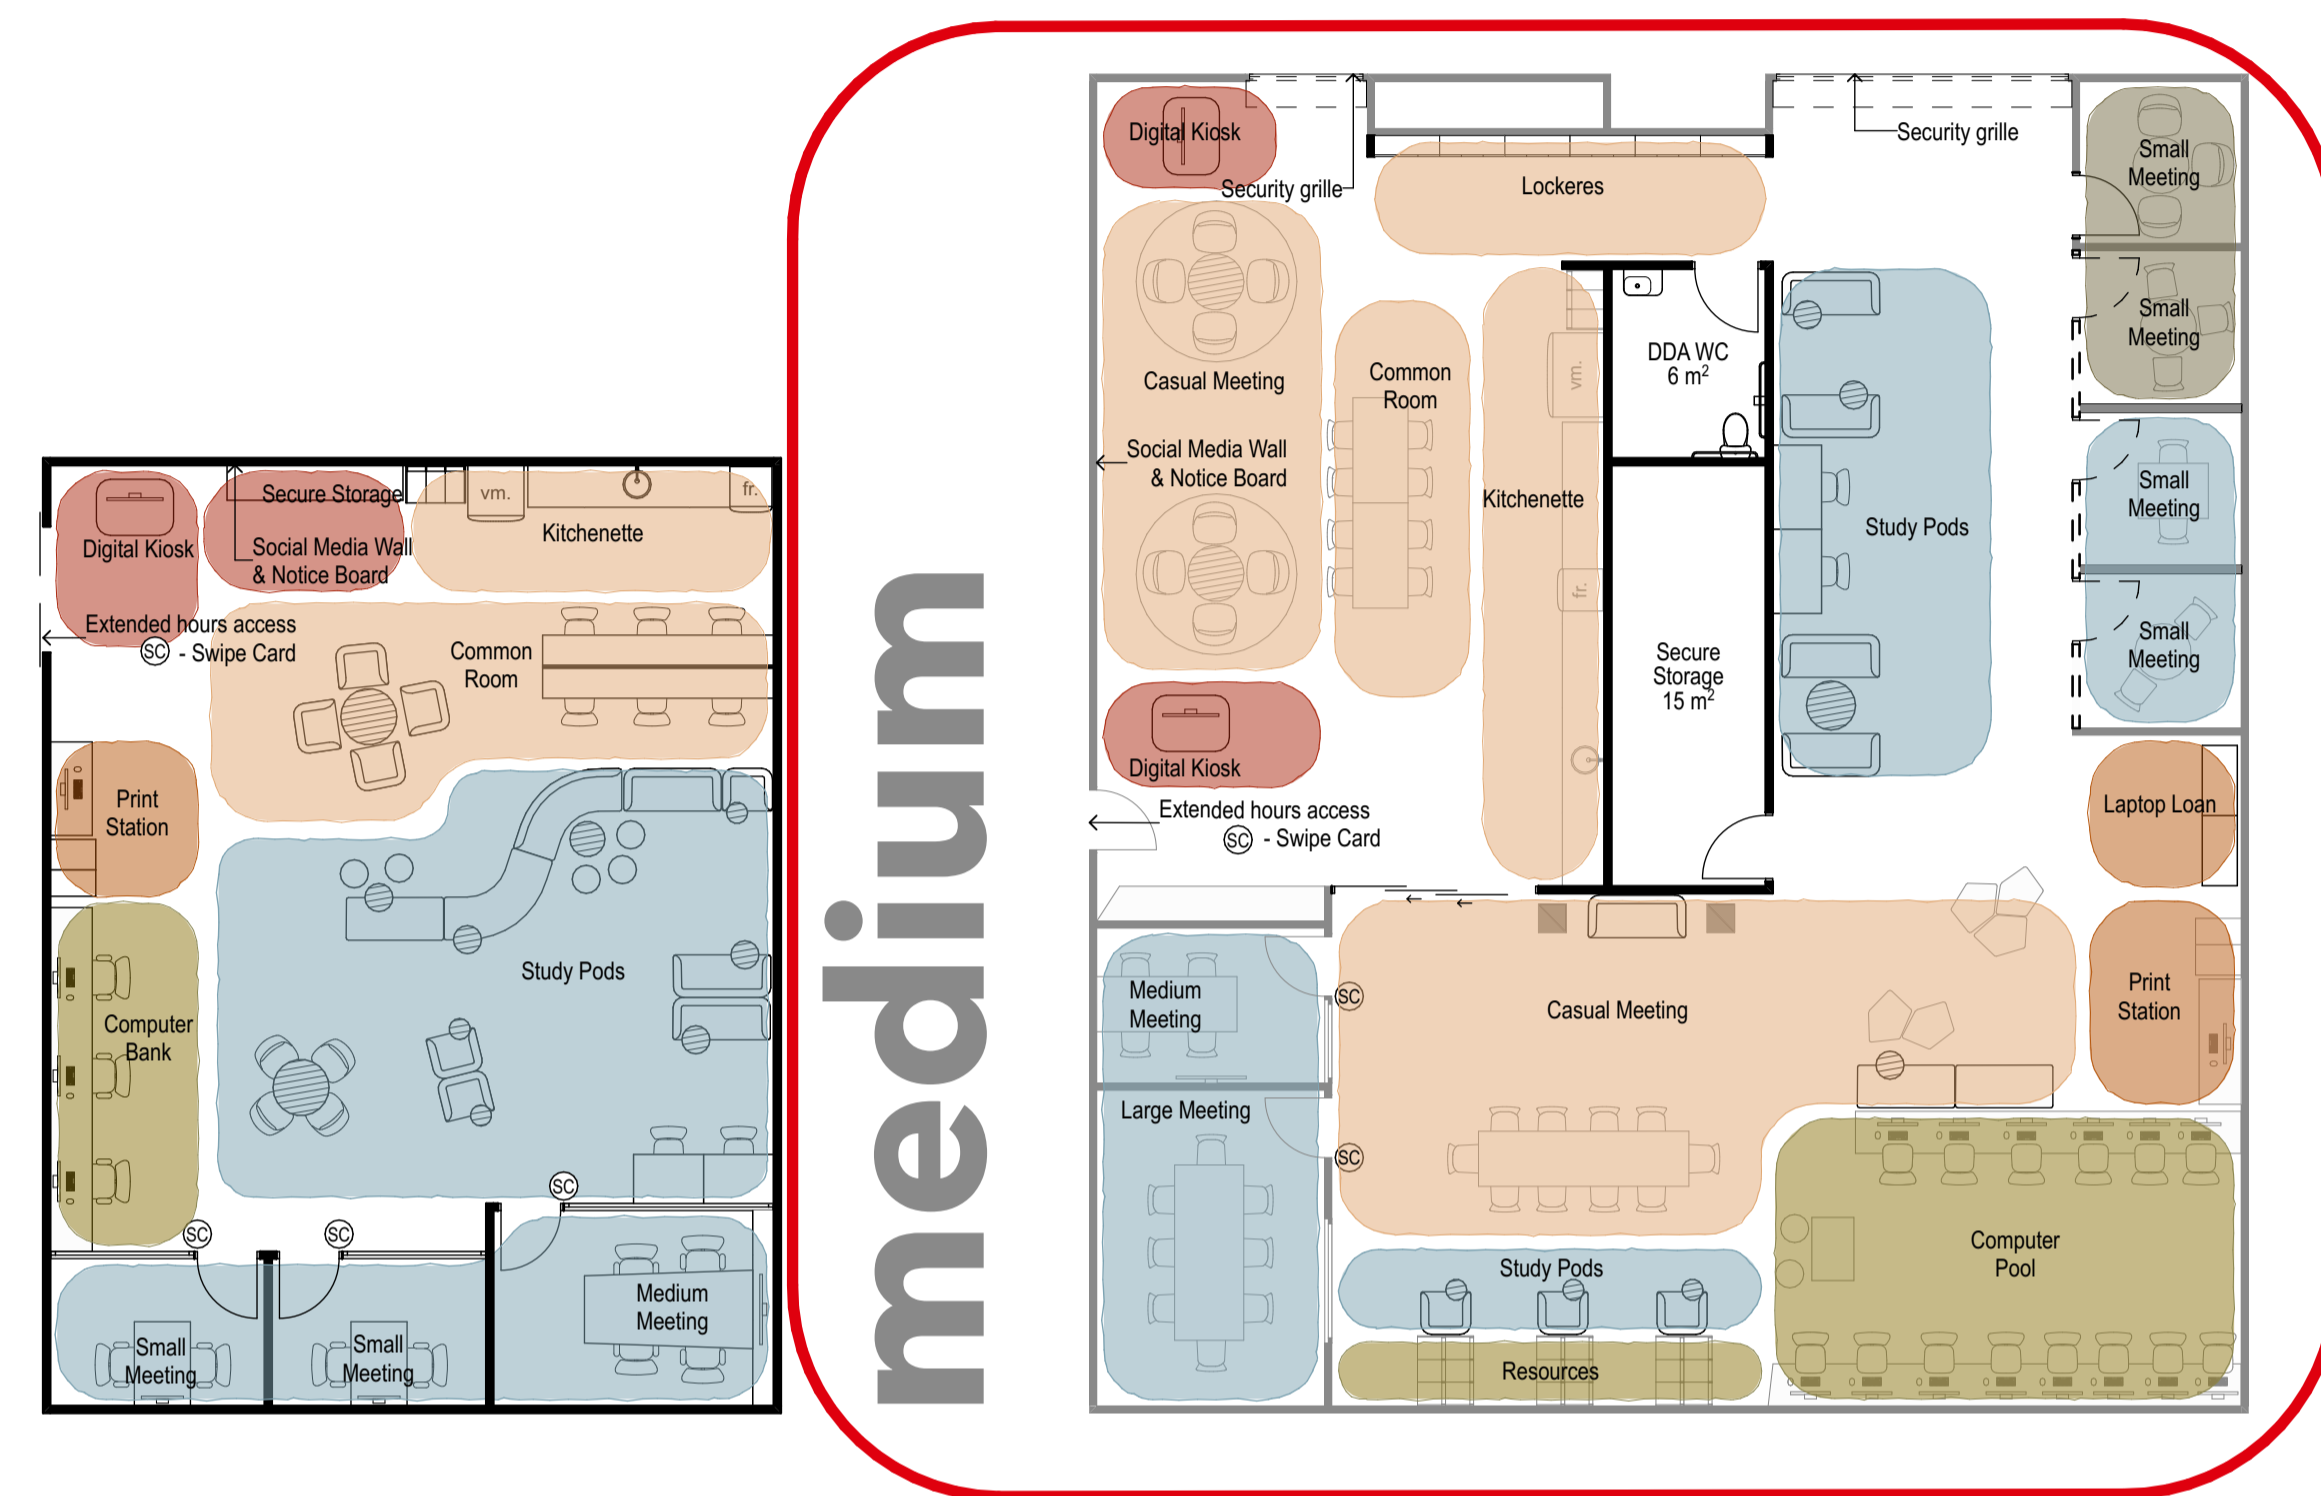

Coming soon... STUDENT ENGAGEMENT HUBS

example hub layouts

small

medium

large

Coming soon to **WHYALLA** campus

Key Plan

Have your say!

Concept sketches informed by:

Student and Community Engagements

Approved Business Operating Model

Student Surveys completed in 2021 and 2022

On site staff consultation

Have your say further on the
TAFE SA **Student Engagement Hubs**

Scan QR Code