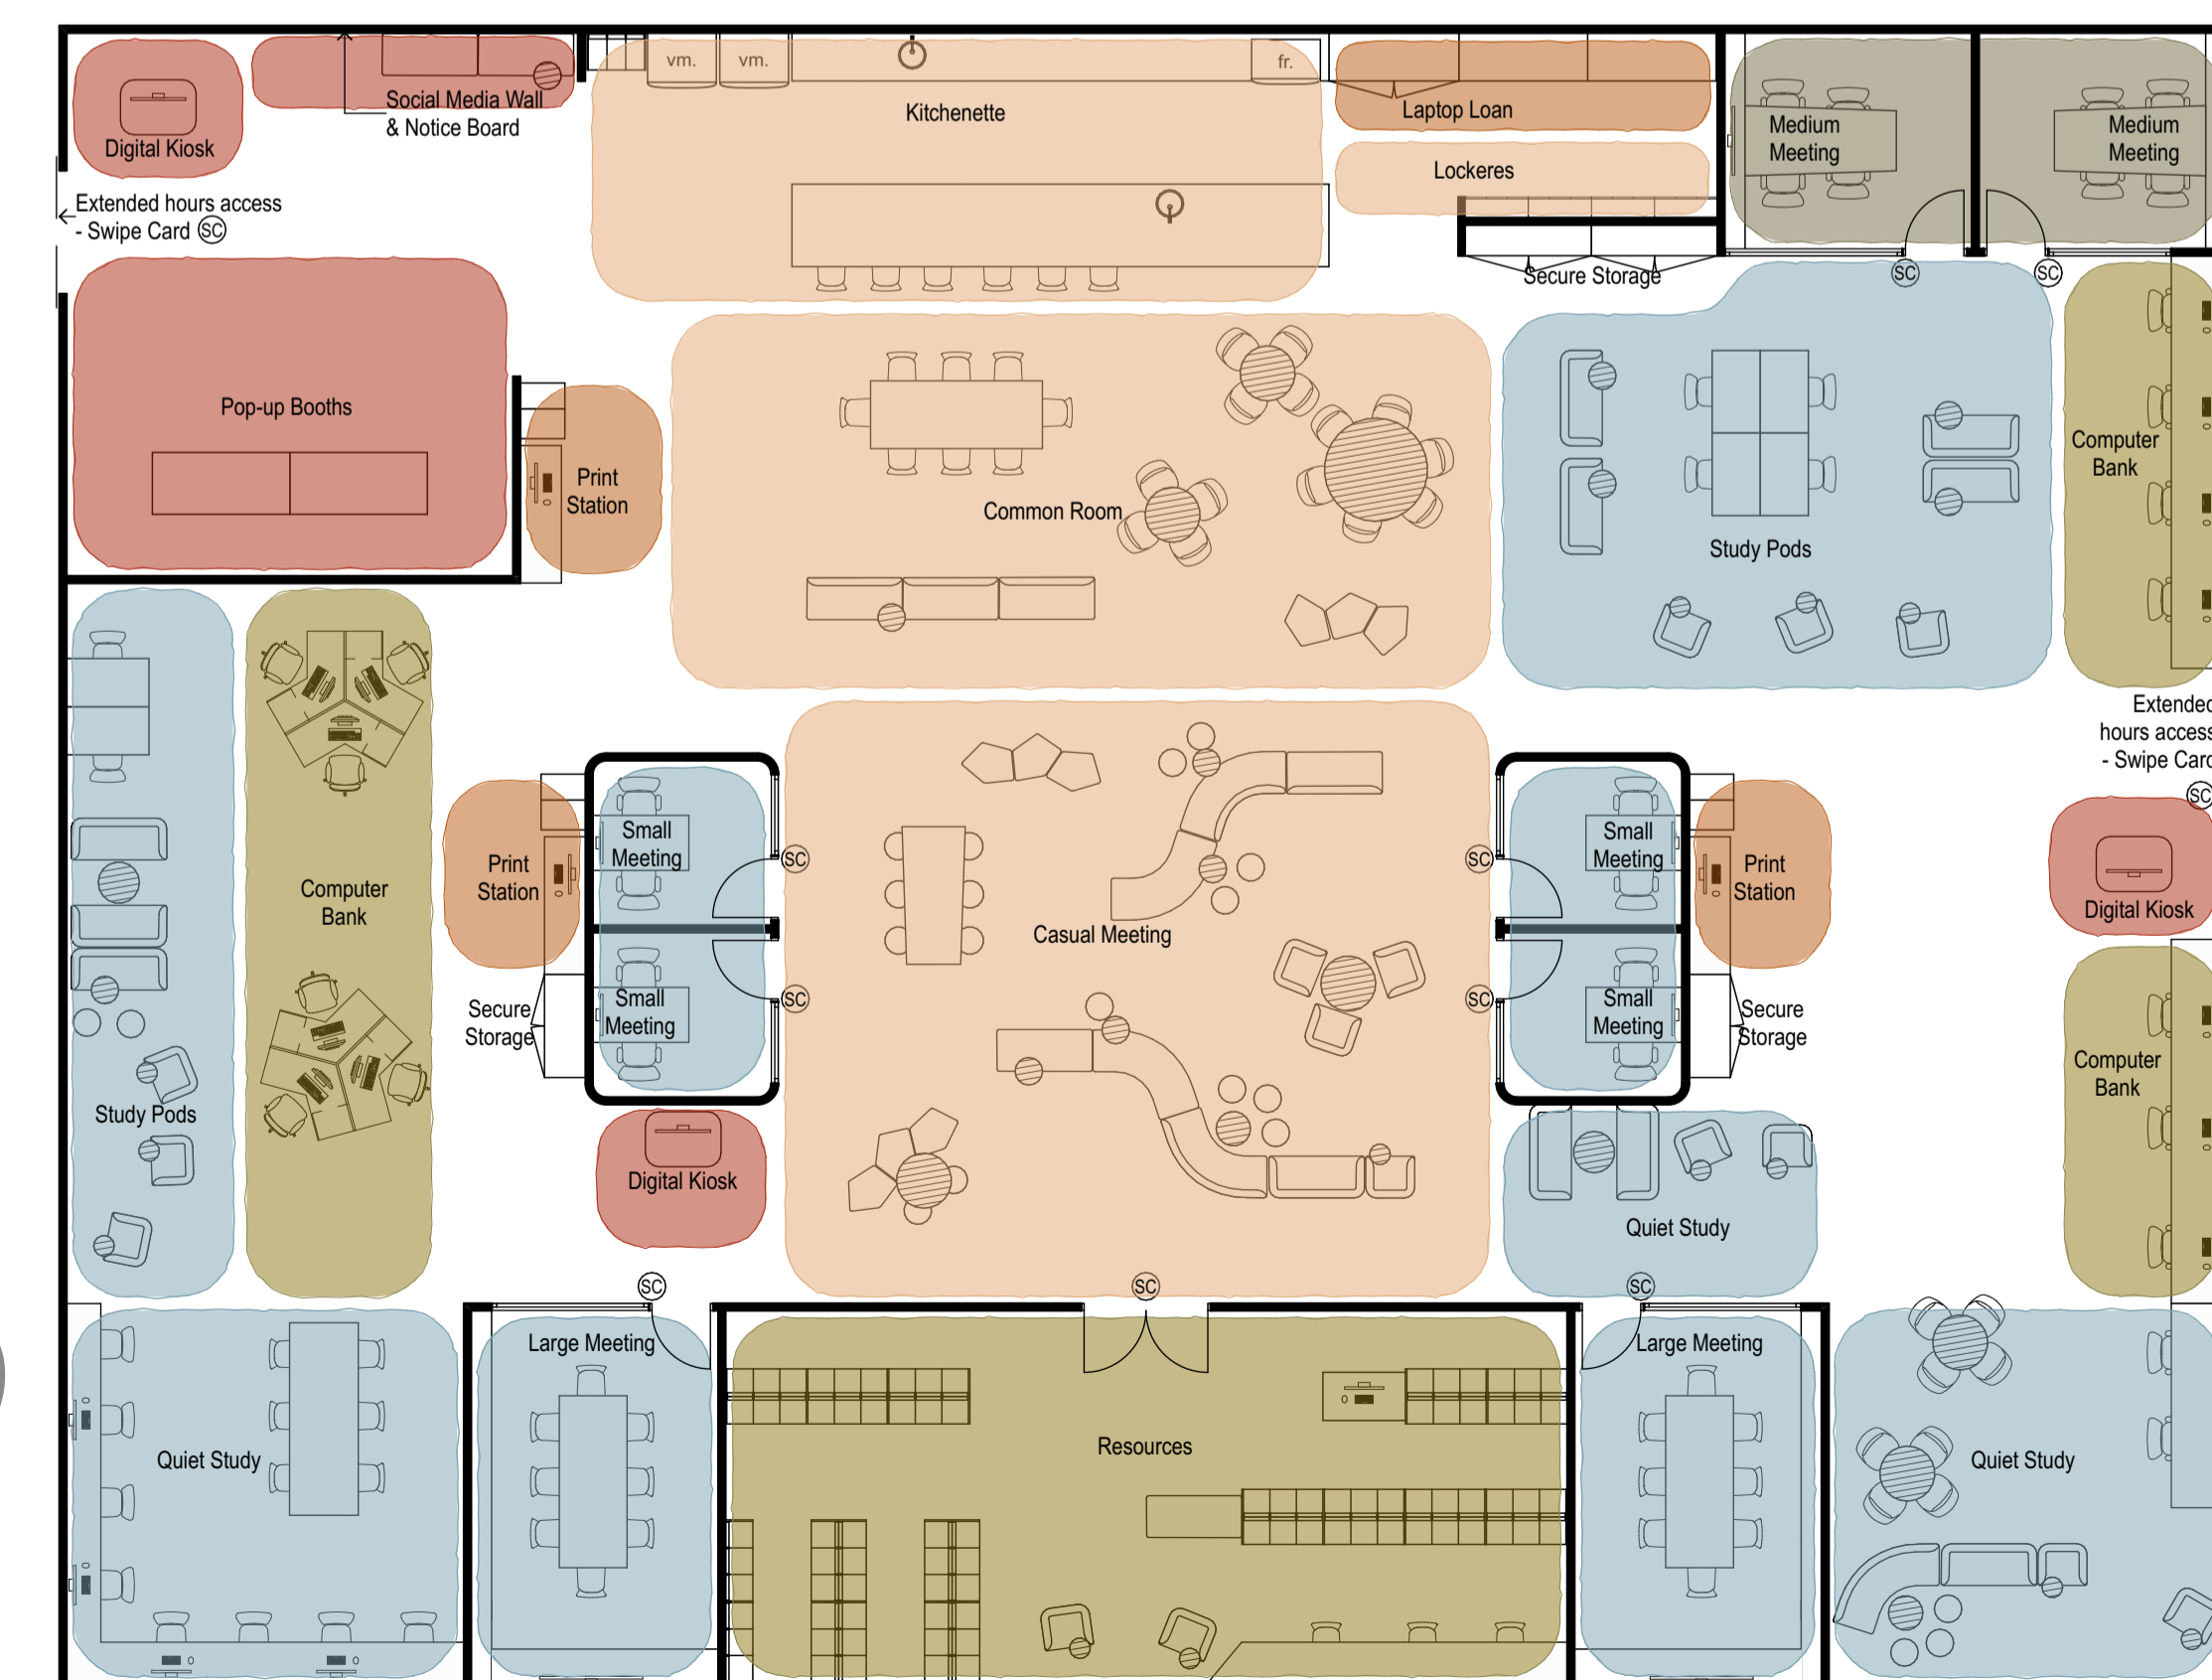

Coming soon... STUDENT ENGAGEMENT HUBS

example hub layouts

small

medium

large

Coming soon to **WHYALLA** campus

Key Plan

Have your say!

Concept sketches informed by:

Student and Community Engagements

Approved Business Operating Model

Student Surveys completed in 2021 and 2022

On site staff consultation

Have your say further on the
TAFE SA **Student Engagement Hubs**

Scan QR Code