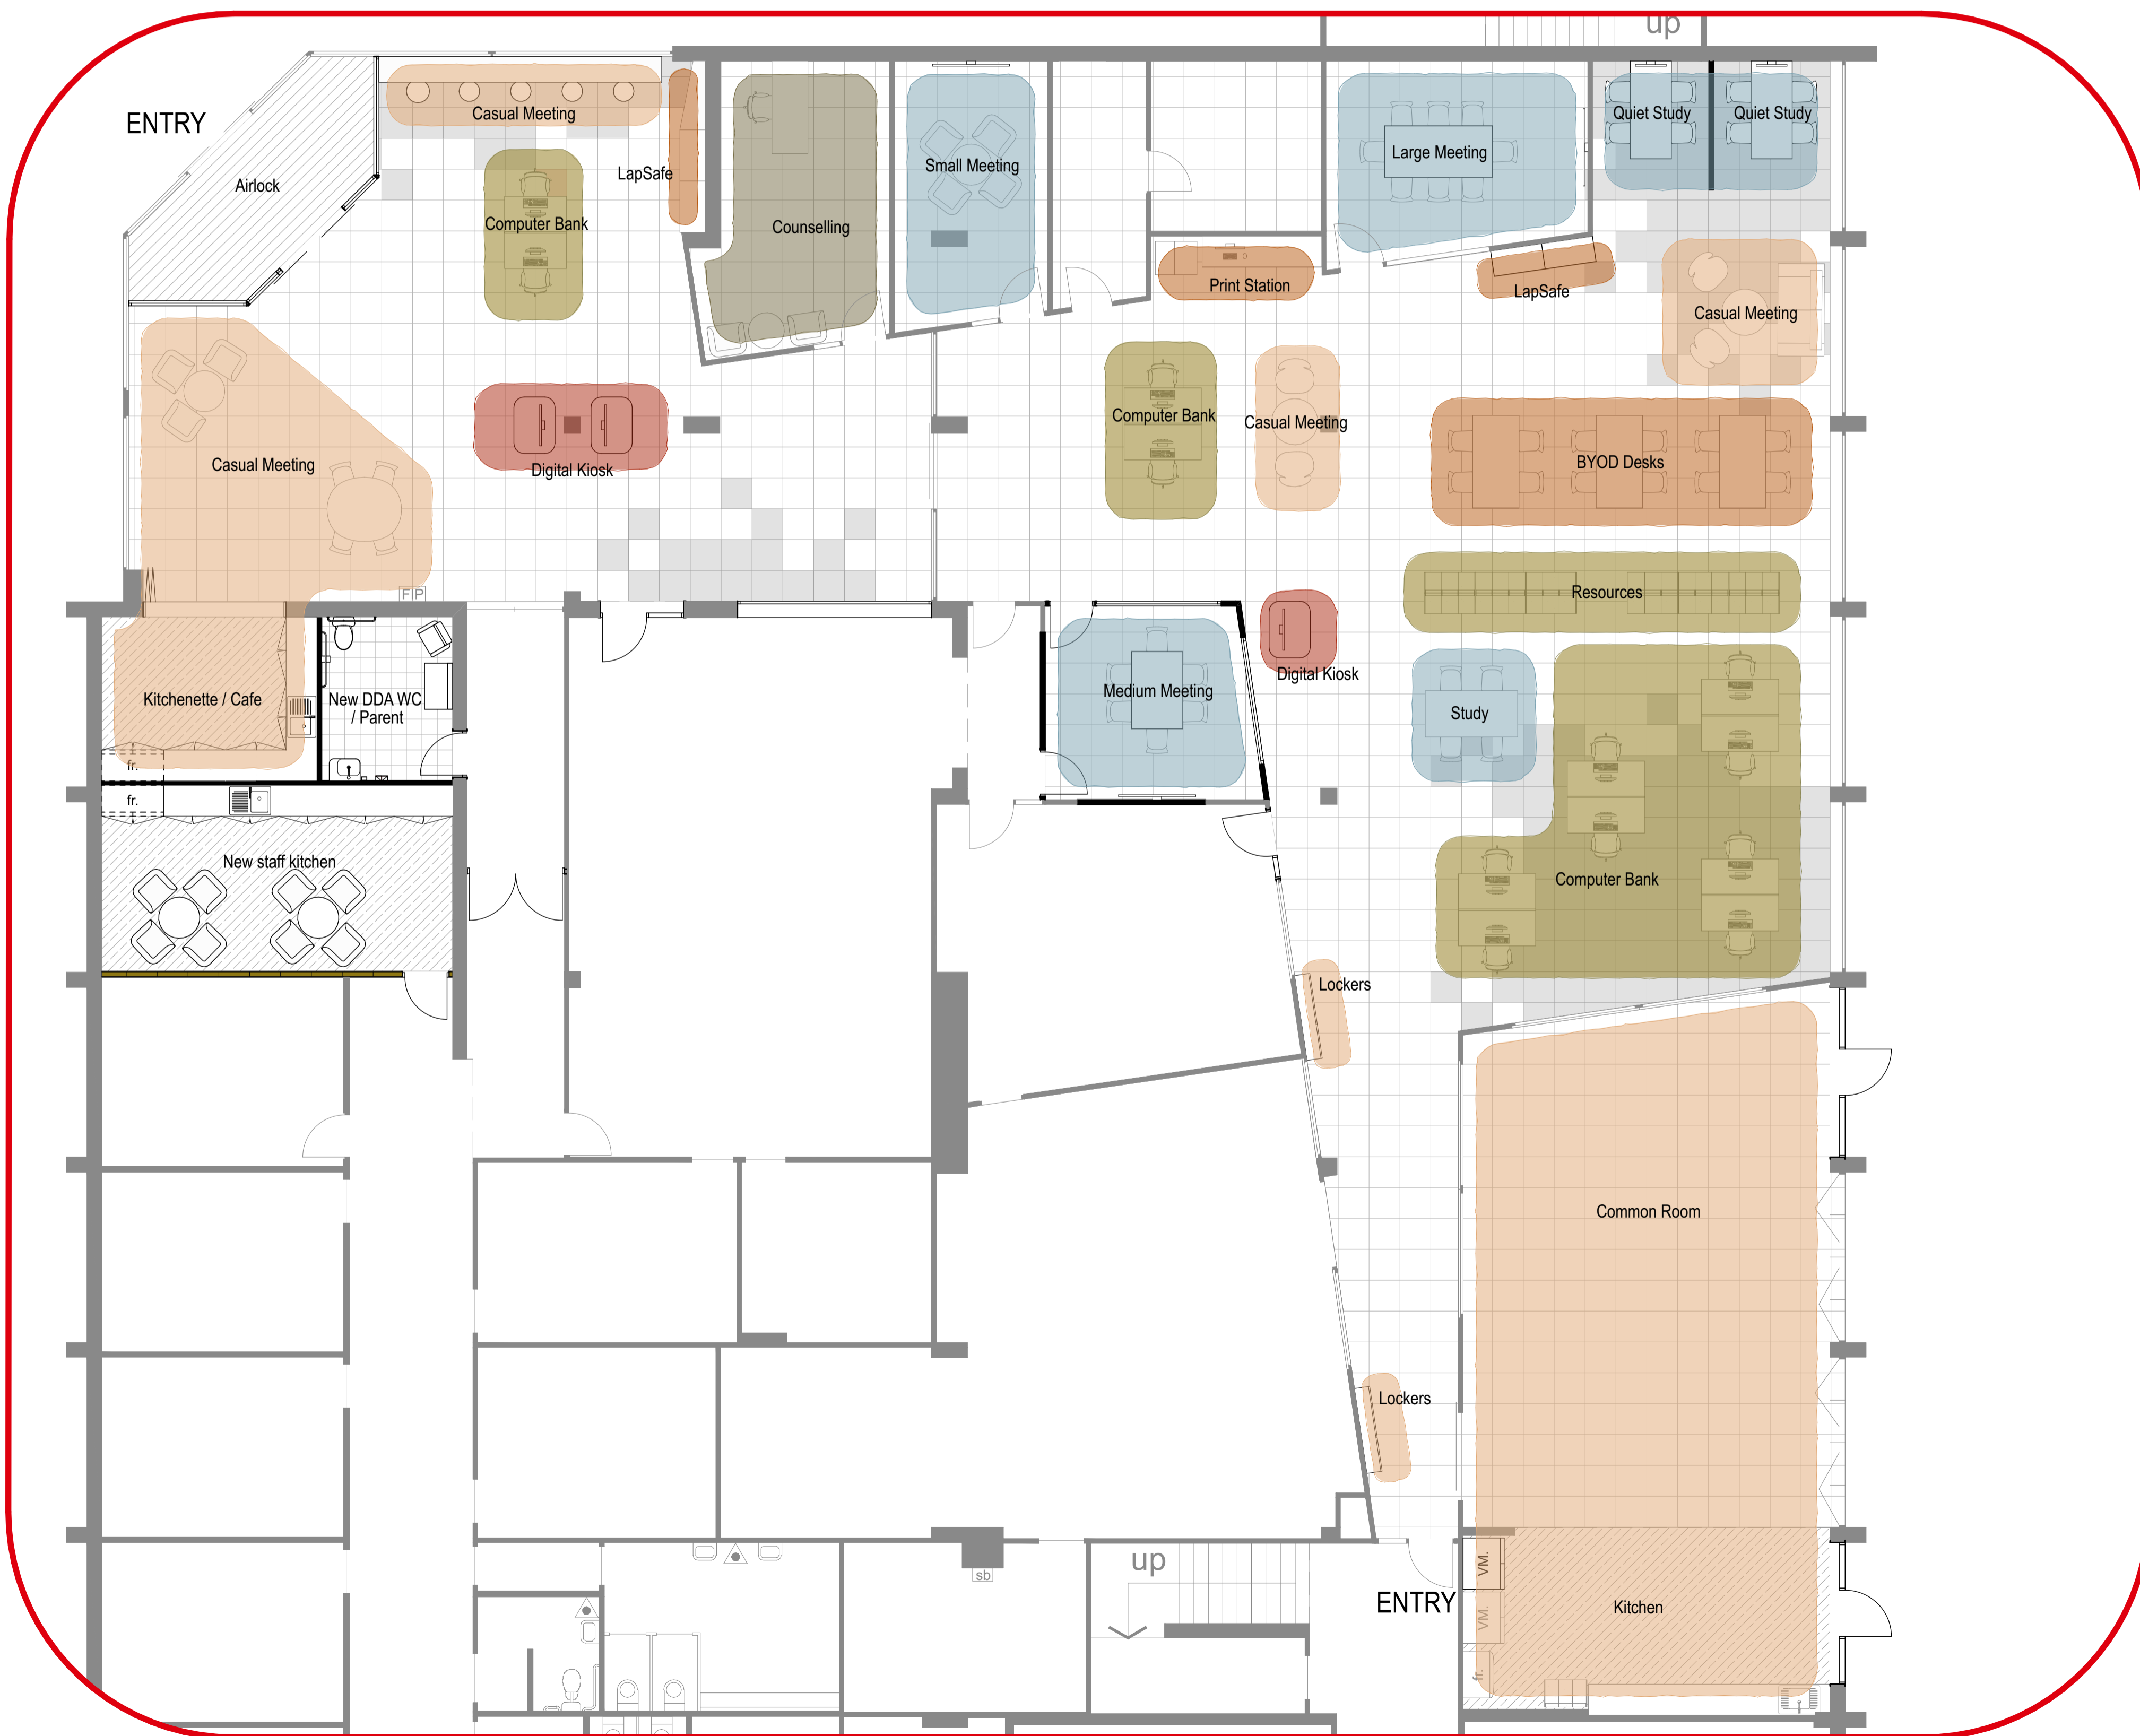

Coming soon... STUDENT ENGAGEMENT HUBS

example hub layouts

small

medium

large

Coming soon to **WHYALLA** campus

Key Plan

Have your say!

Concept sketches informed by:

Student and Community Engagements

Approved Business Operating Model

Student Surveys completed in 2021 and 2022

On site staff consultation

Have your say further on the
TAFE SA **Student Engagement Hubs**

Scan QR Code