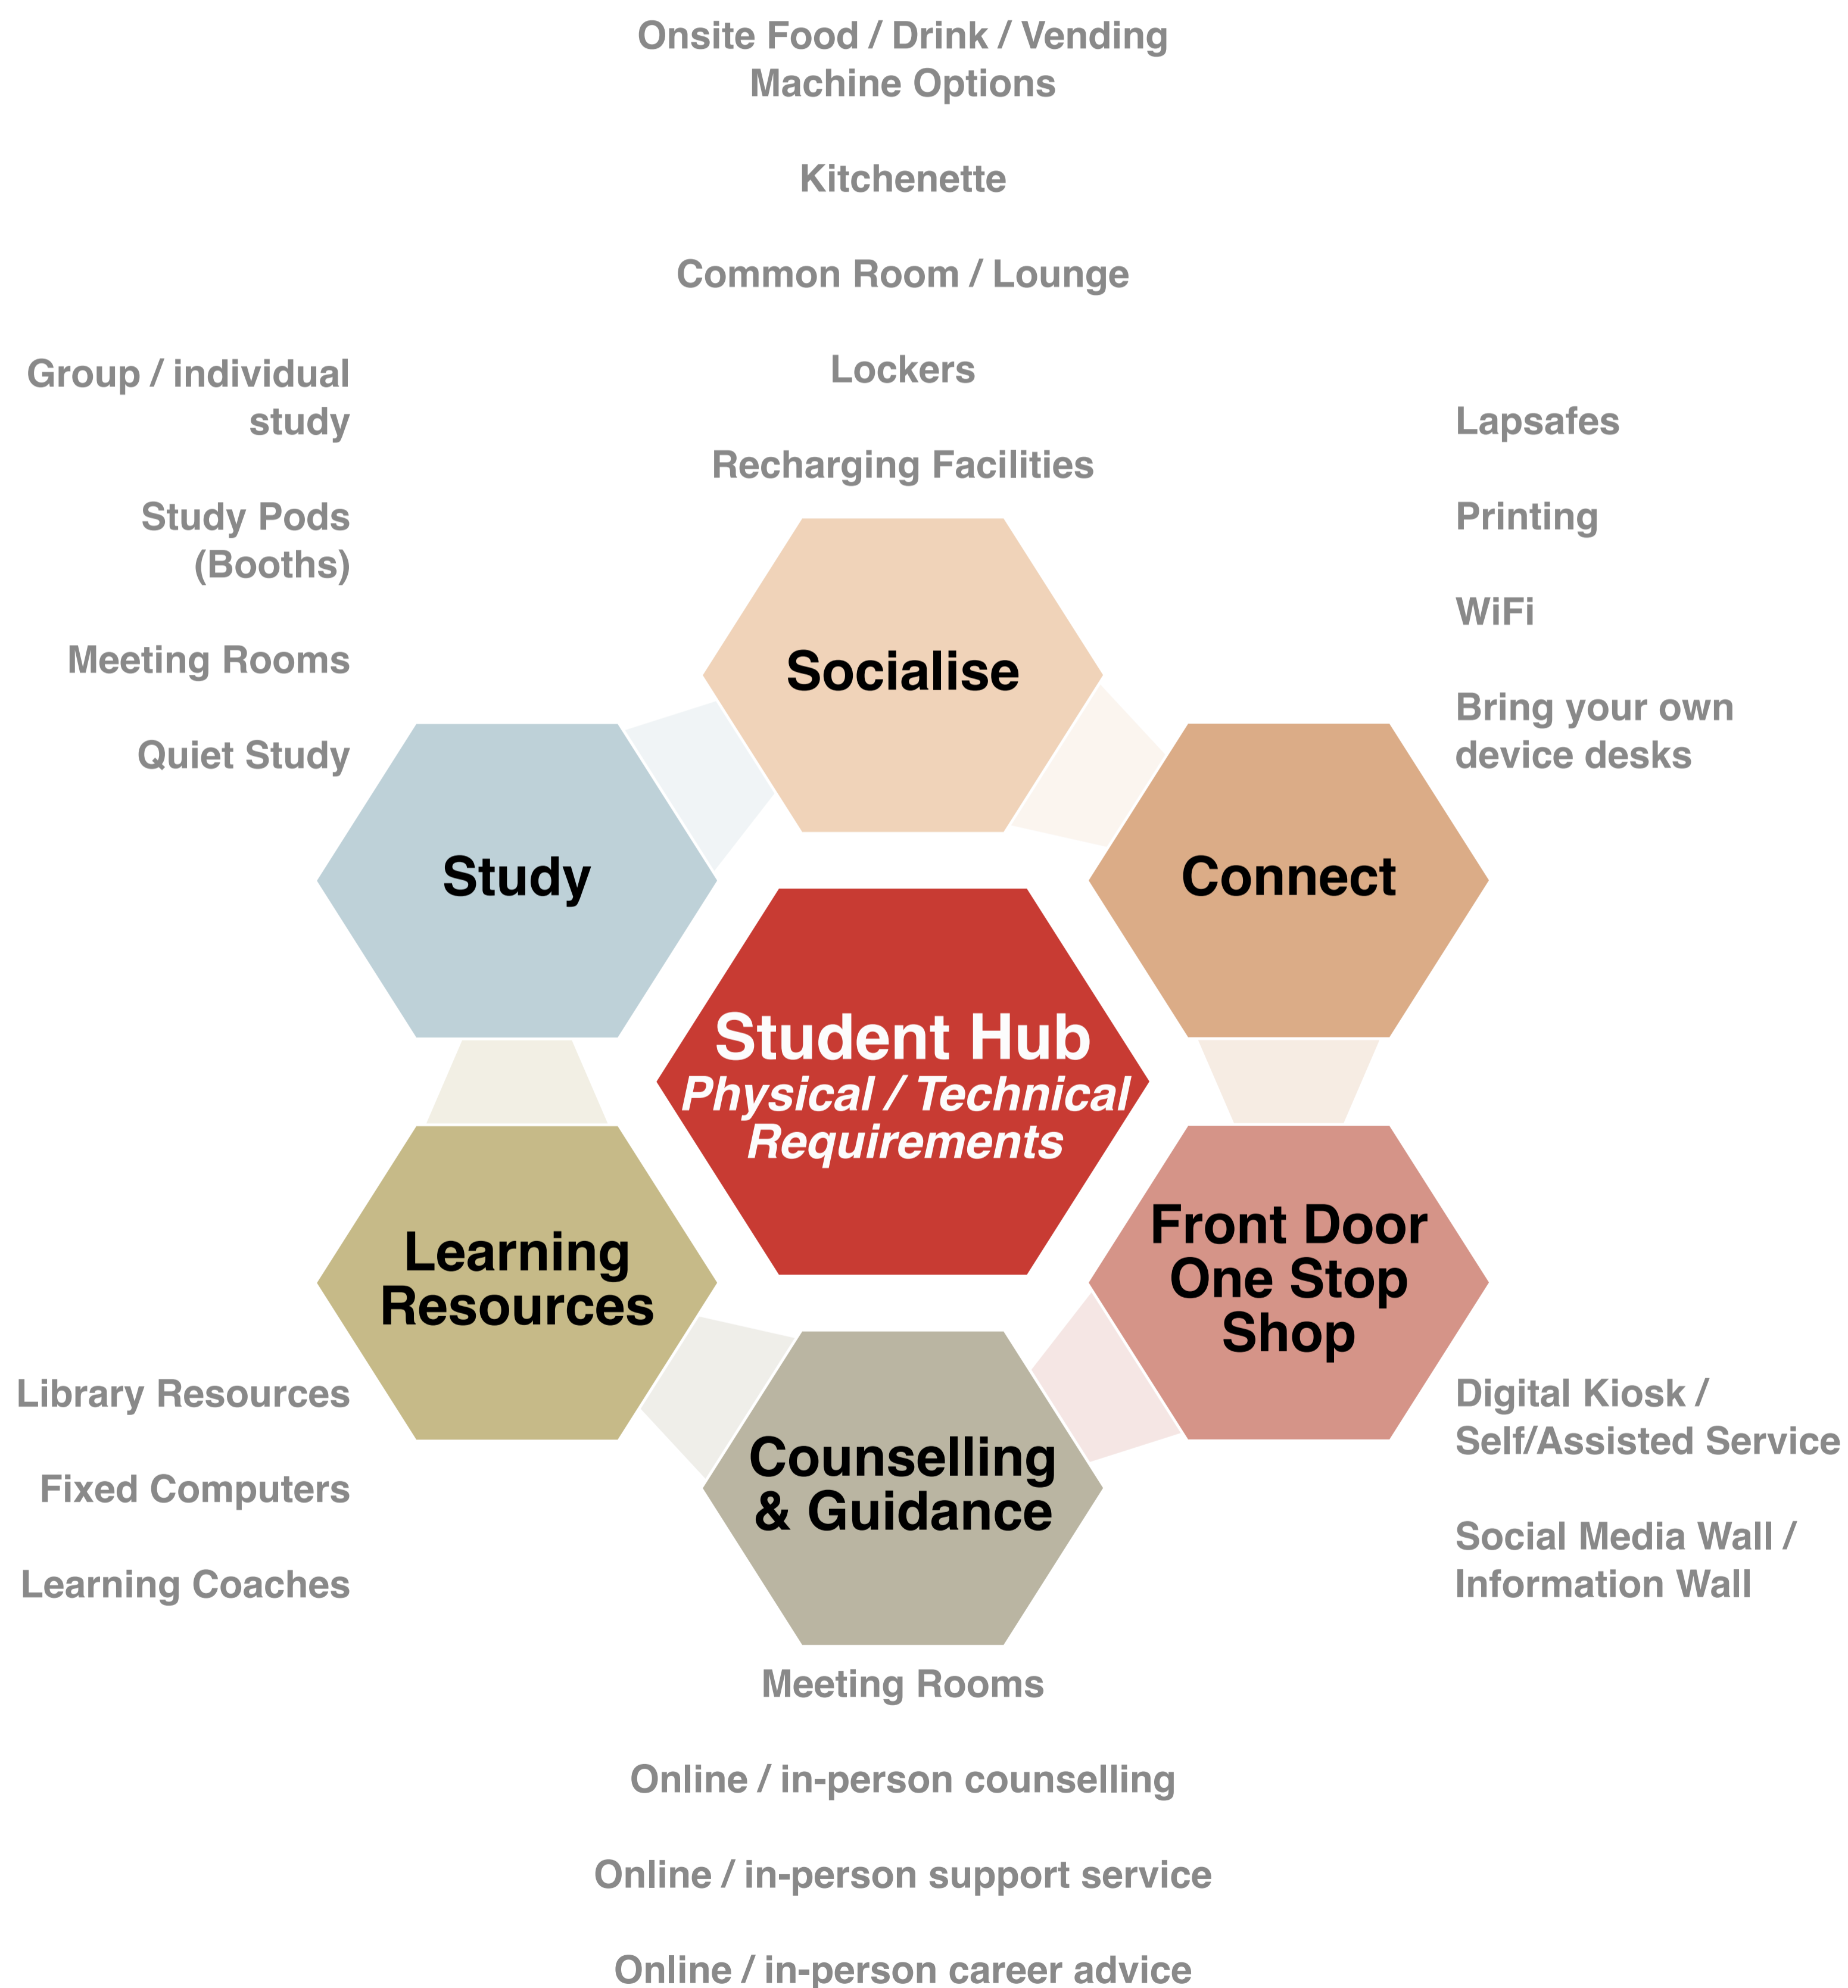

Coming soon... **STUDENT ENGAGEMENT HUBS**

example hub layouts

small

large

Coming soon to **VICTOR HARBOR** campus

Key Plan

Have your say!

Concept sketches informed by:

Student and Community Engagements

Approved Business Operating Model

Student Surveys completed in 2021 and 2022

On site staff consultation

Have your say further on the
TAFE SA **Student Engagement Hubs**

Scan QR Code