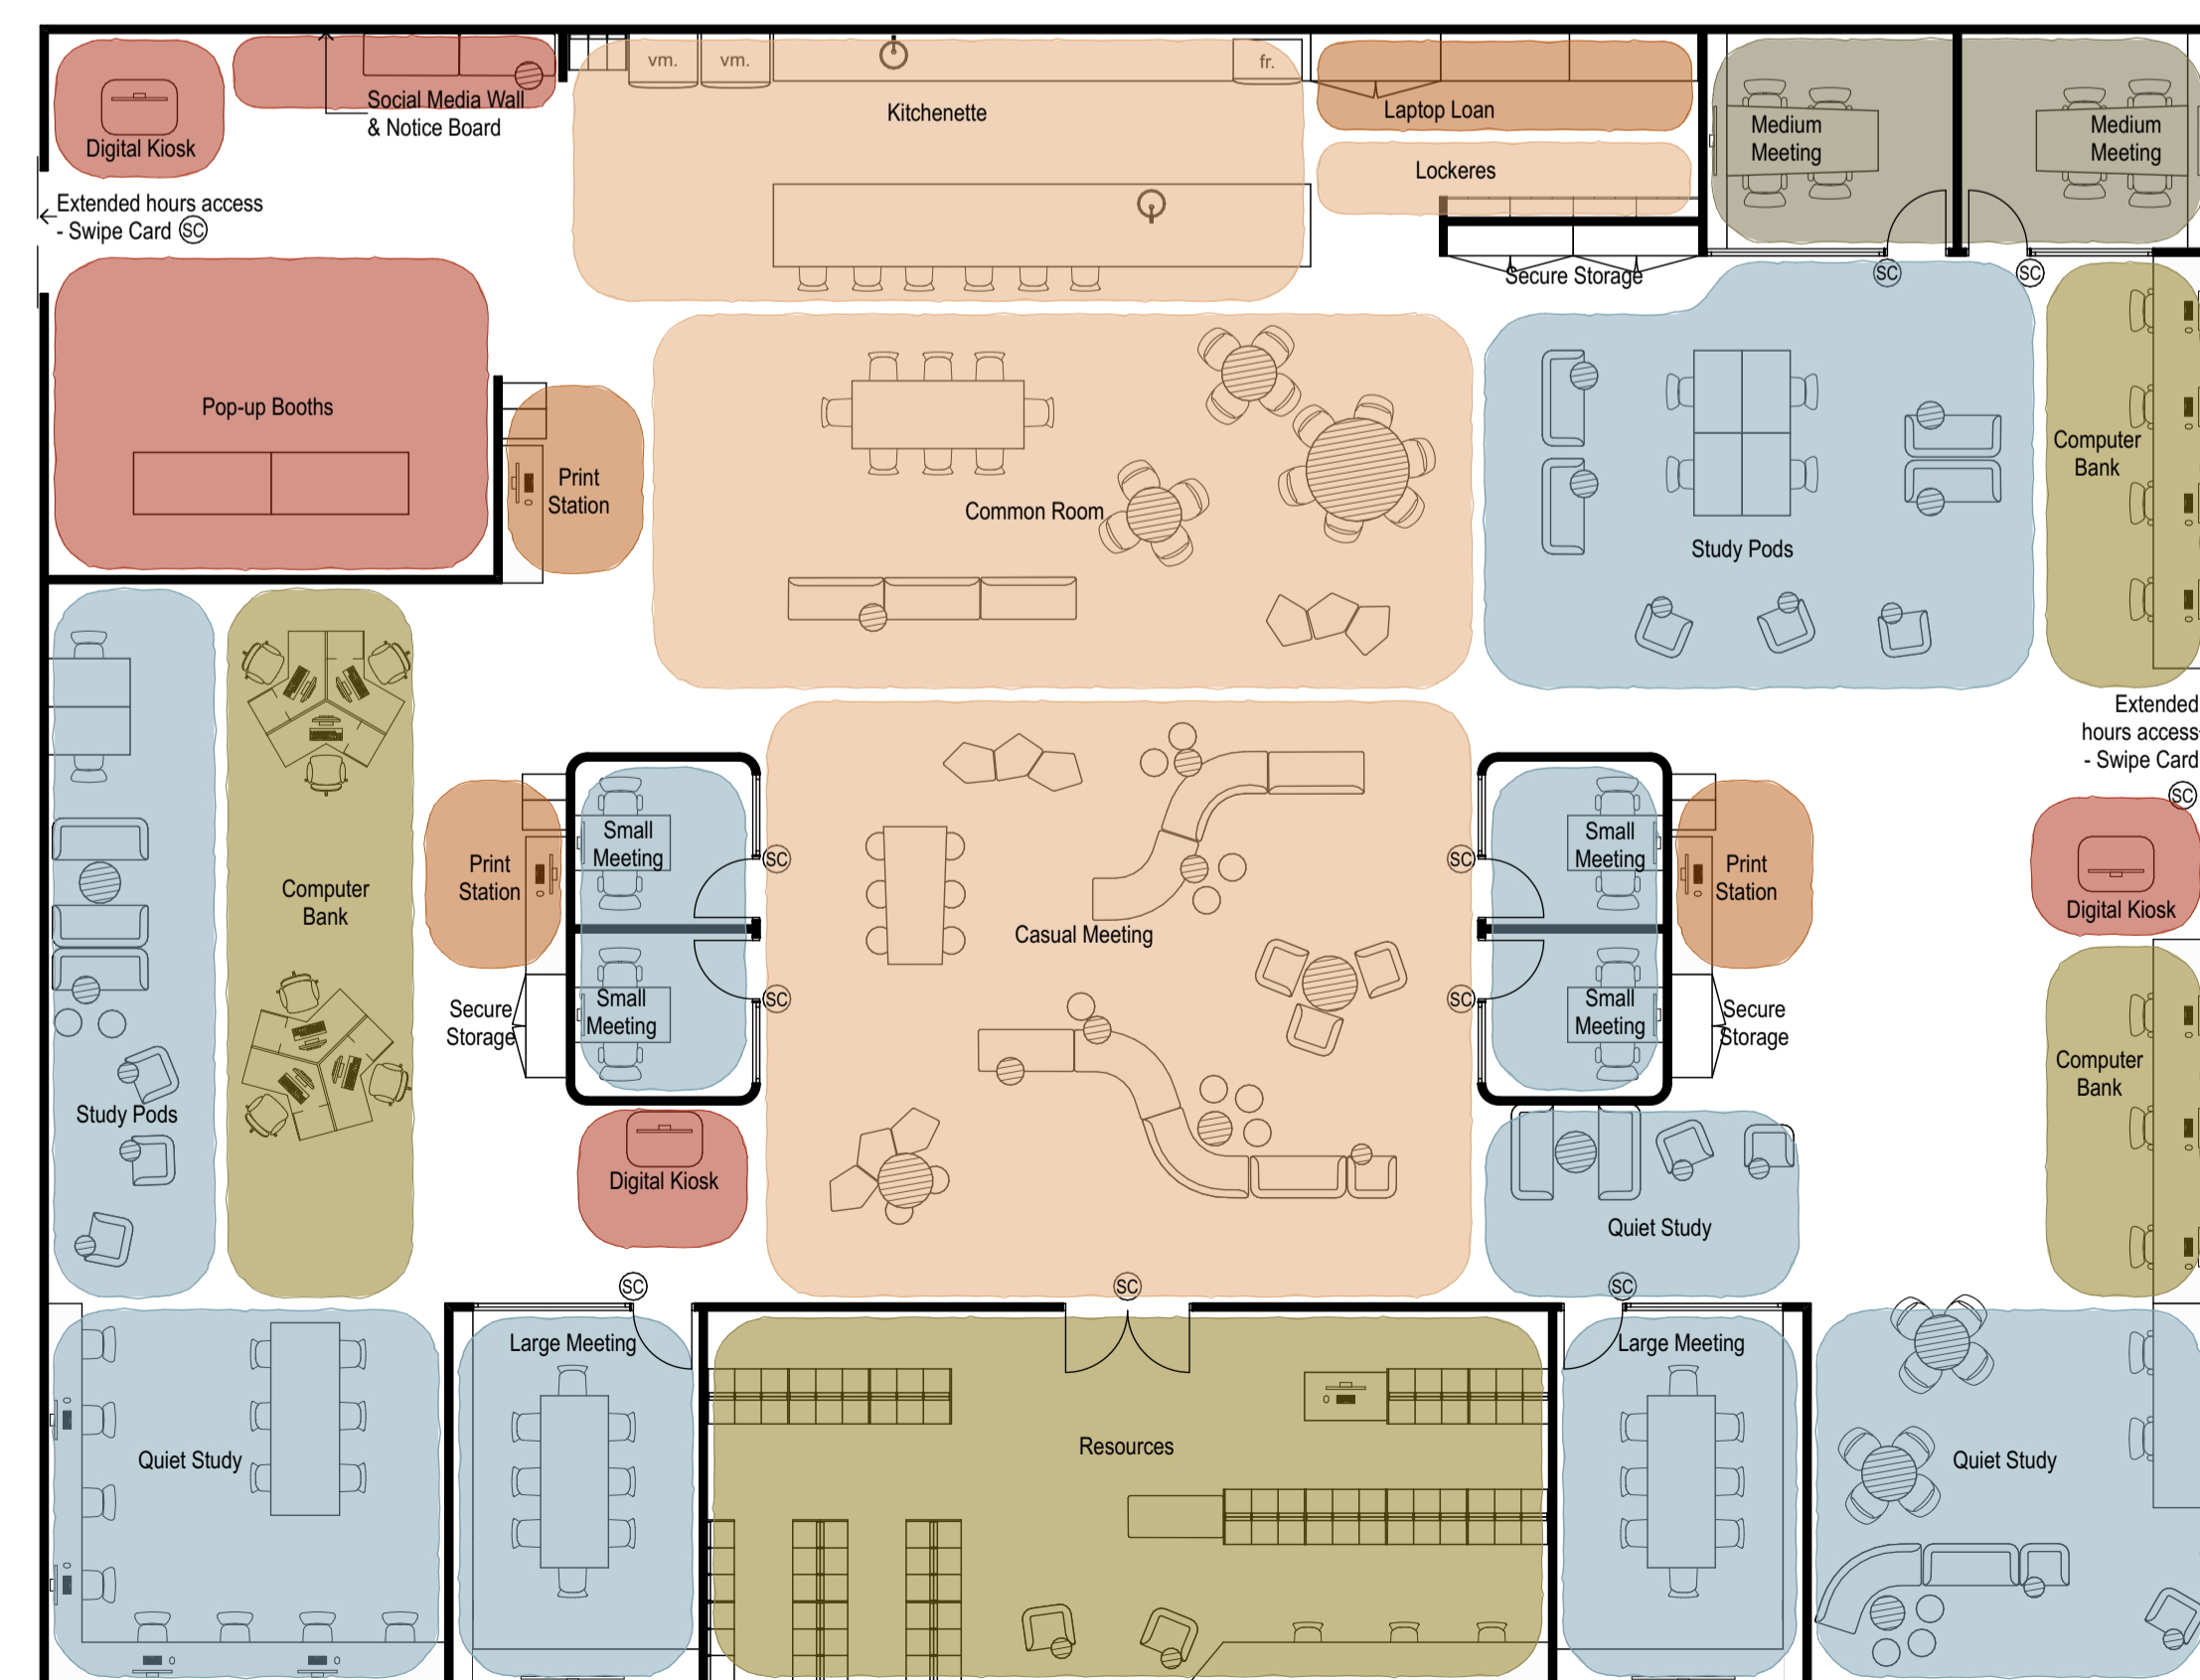

Coming soon... **STUDENT ENGAGEMENT HUBS**

example hub layouts

small

large

Coming soon to **VICTOR HARBOR** campus

Key Plan

Have your say!

Concept sketches informed by:

Student and Community Engagements

Approved Business Operating Model

Student Surveys completed in 2021 and 2022

On site staff consultation

Have your say further on the
TAFE SA **Student Engagement Hubs**

Scan QR Code