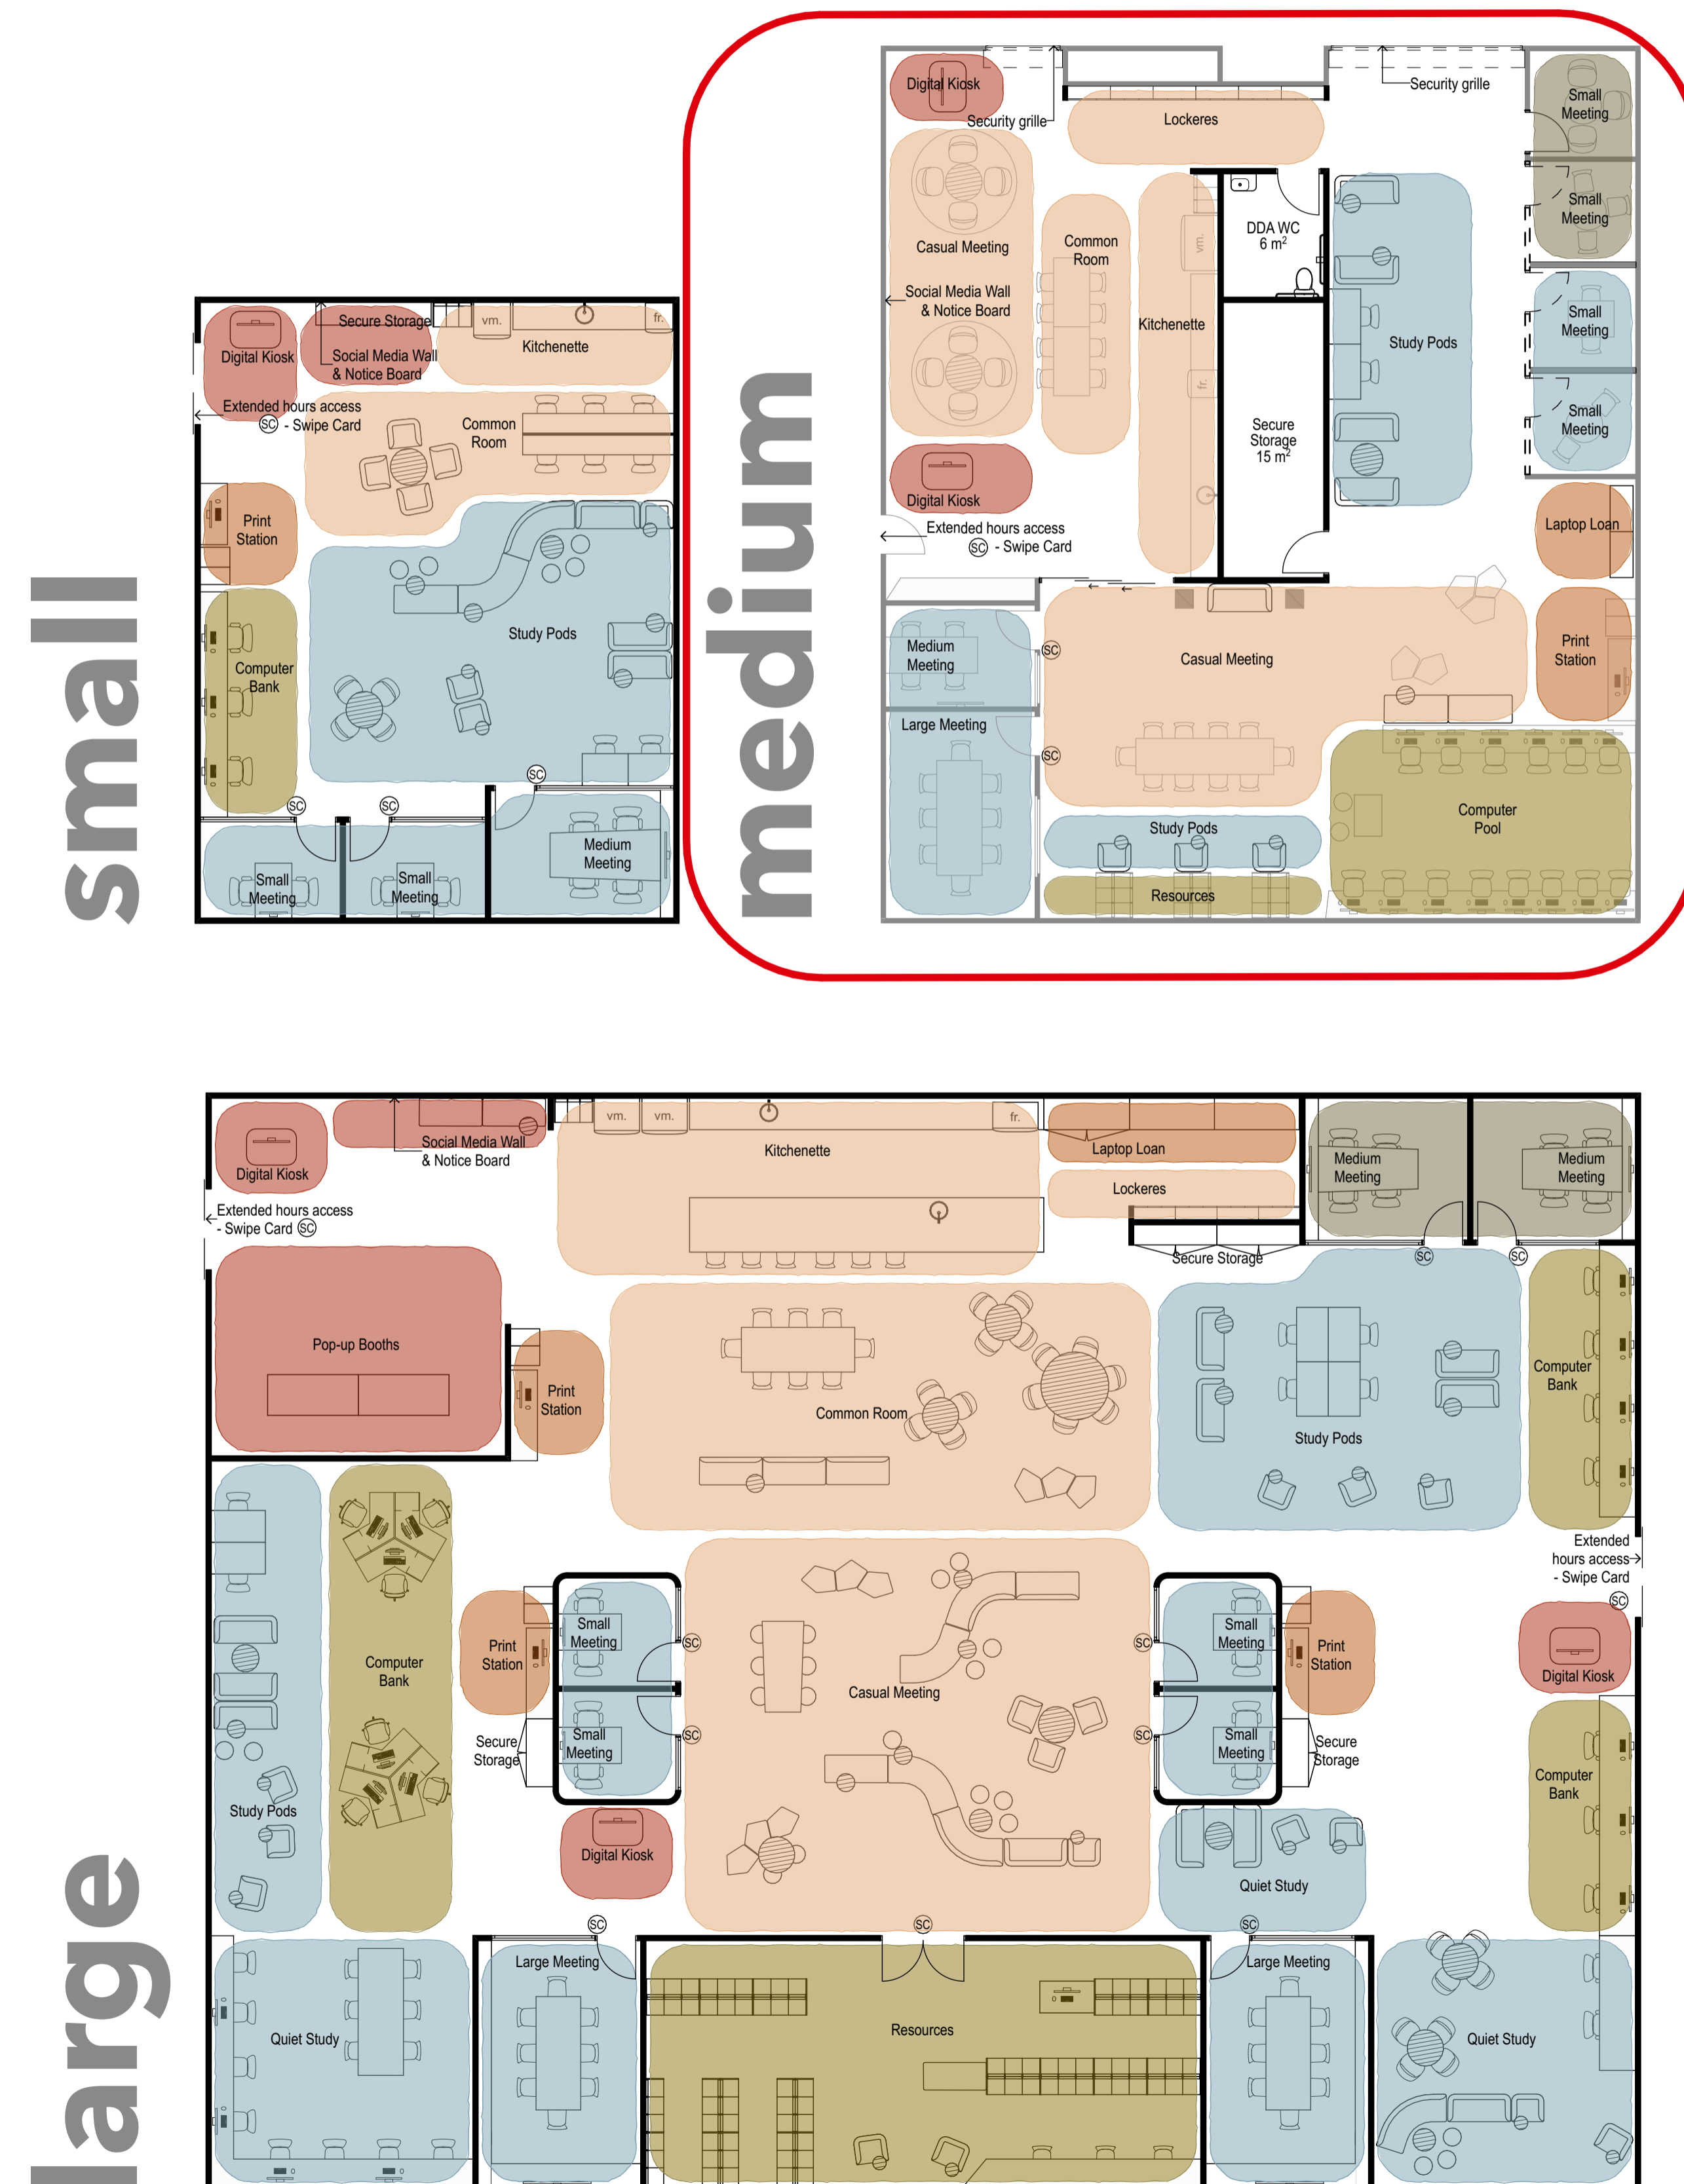

Coming soon... **STUDENT ENGAGEMENT HUBS**

example hub layouts

Coming soon to **PORT PIRIE** campus

Key Plan

Have your say!

Concept sketches informed by:

Student and Community Engagements

Approved Business Operating Model