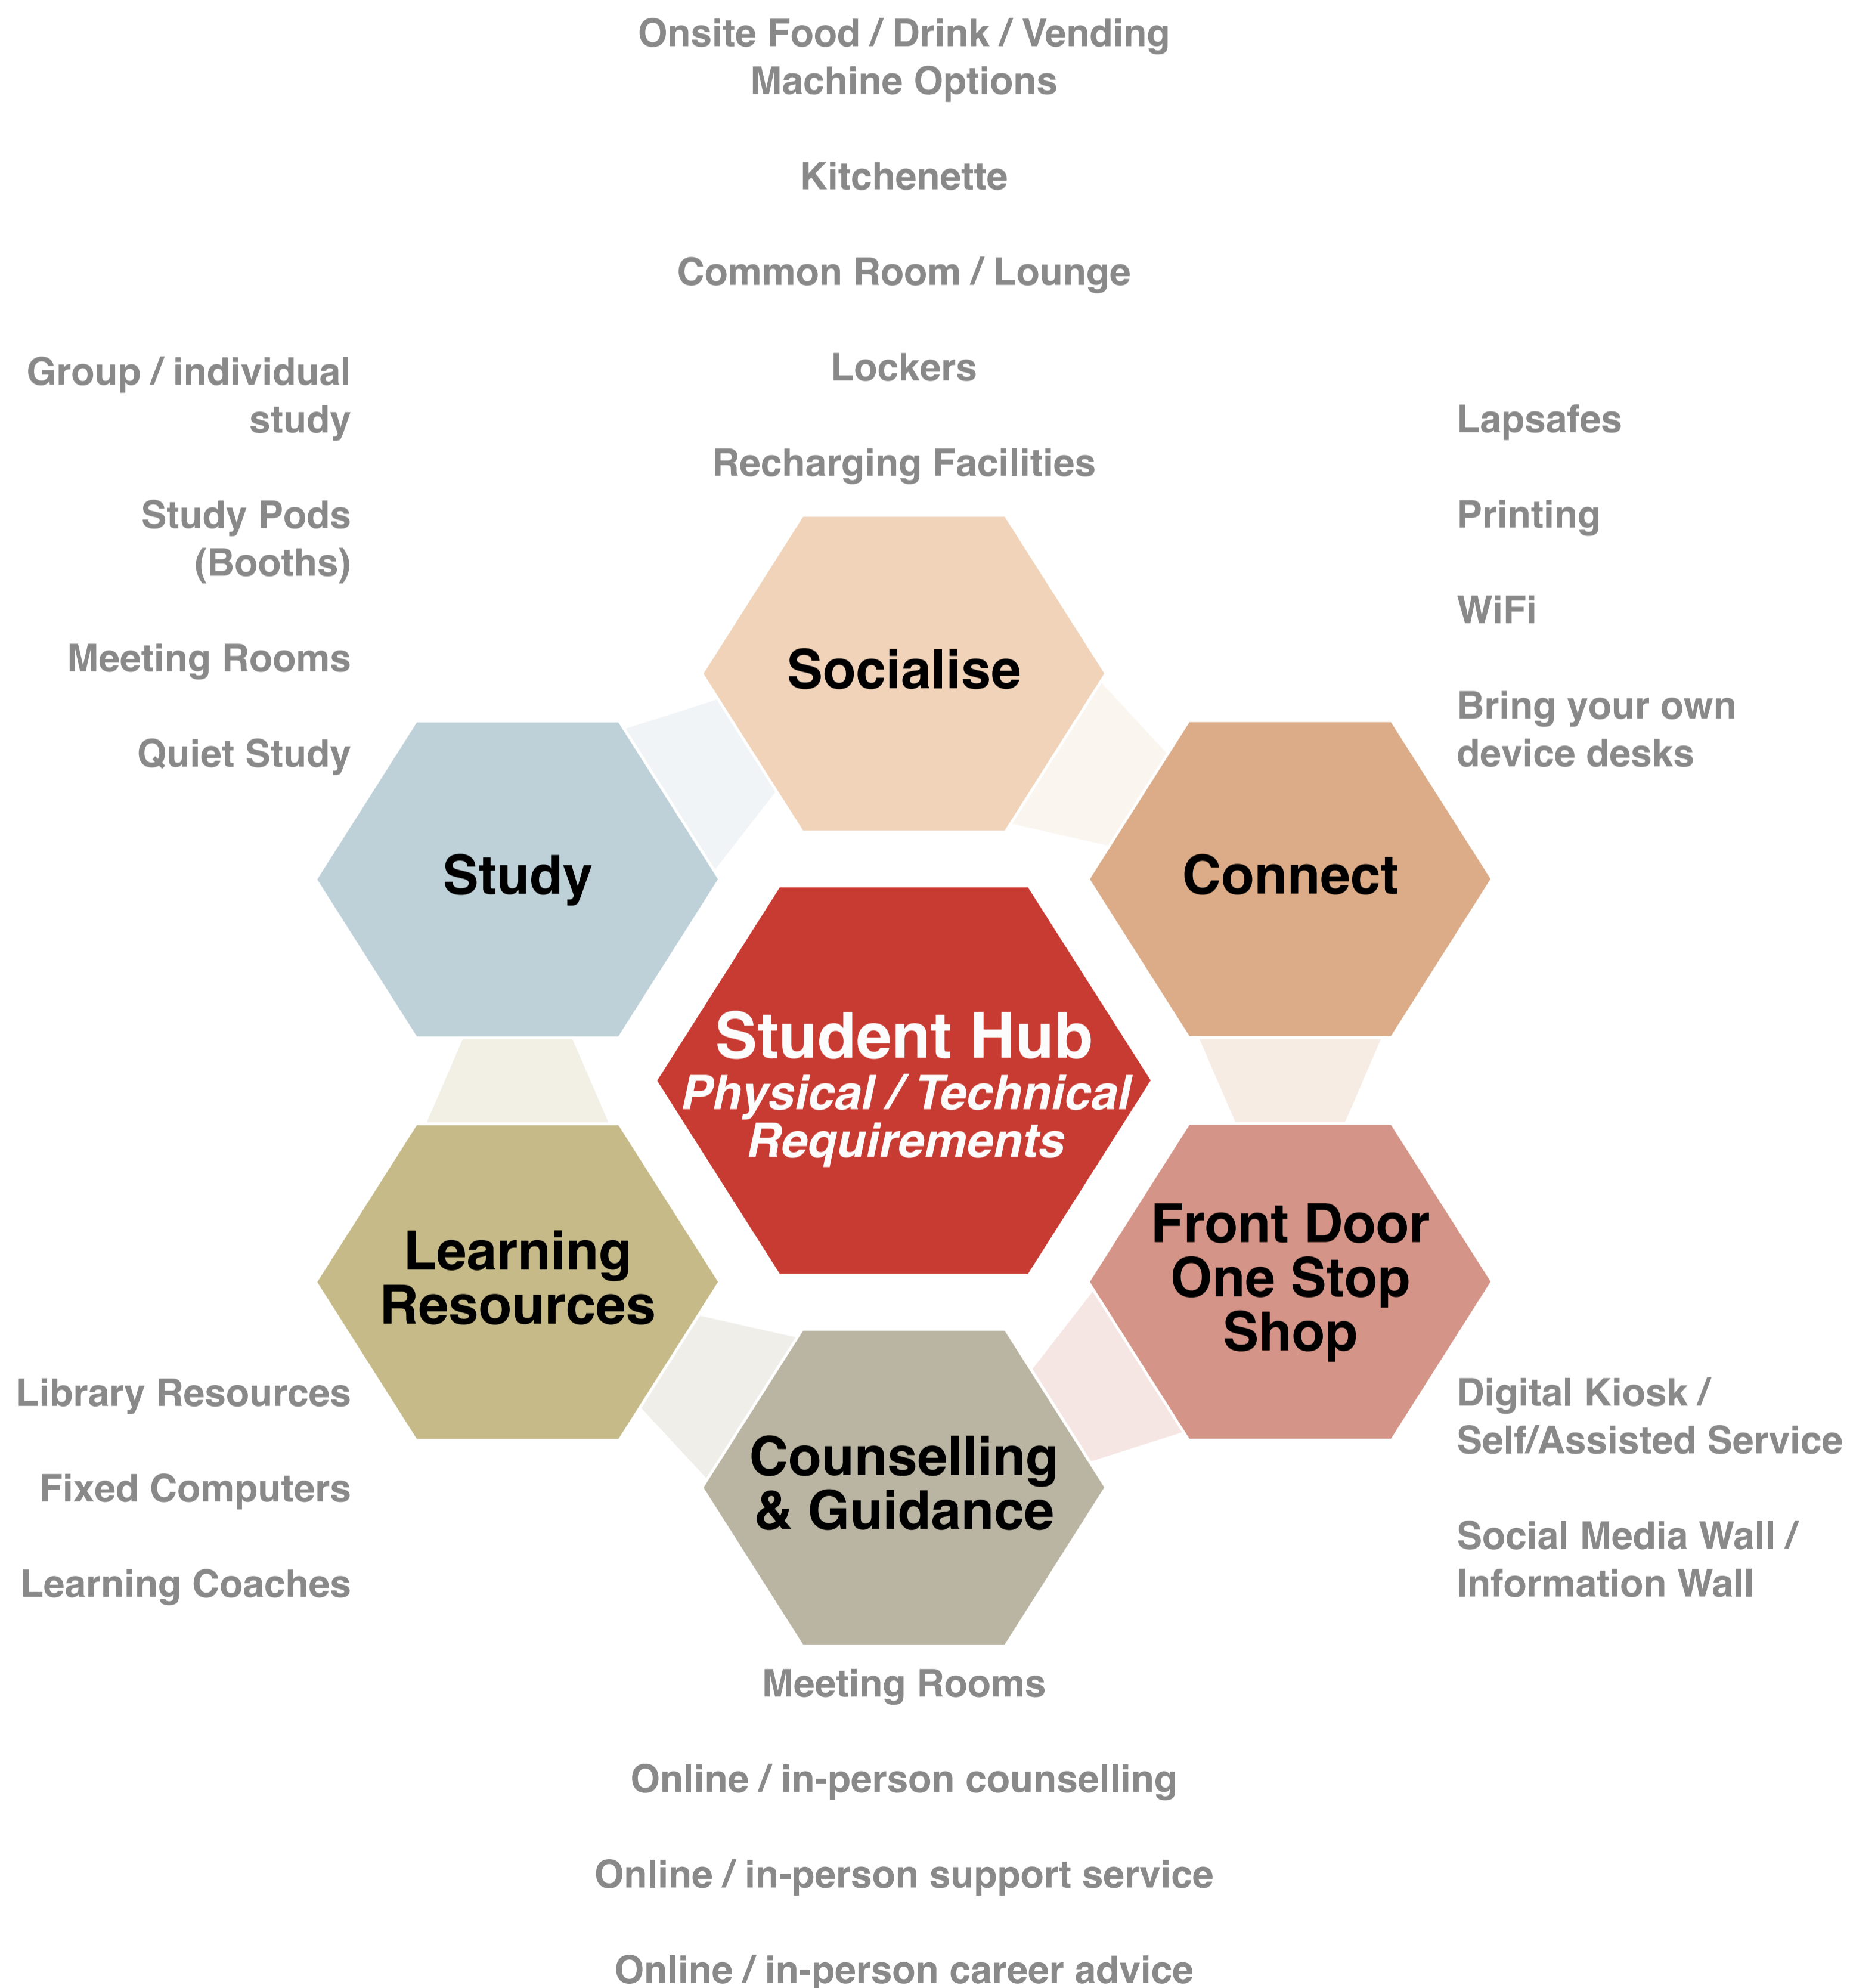

Coming soon... **STUDENT ENGAGEMENT HUBS**

example hub layouts

Coming soon to **PORT PIRIE** campus

Key Plan

Have your say!

Concept sketches informed by:

Student and Community Engagements

Approved Business Operating Model

Student Surveys completed in 2021 and 2022

On site staff consultation

Have your say further on the
TAFE SA **Student Engagement Hubs**

Scan QR Code