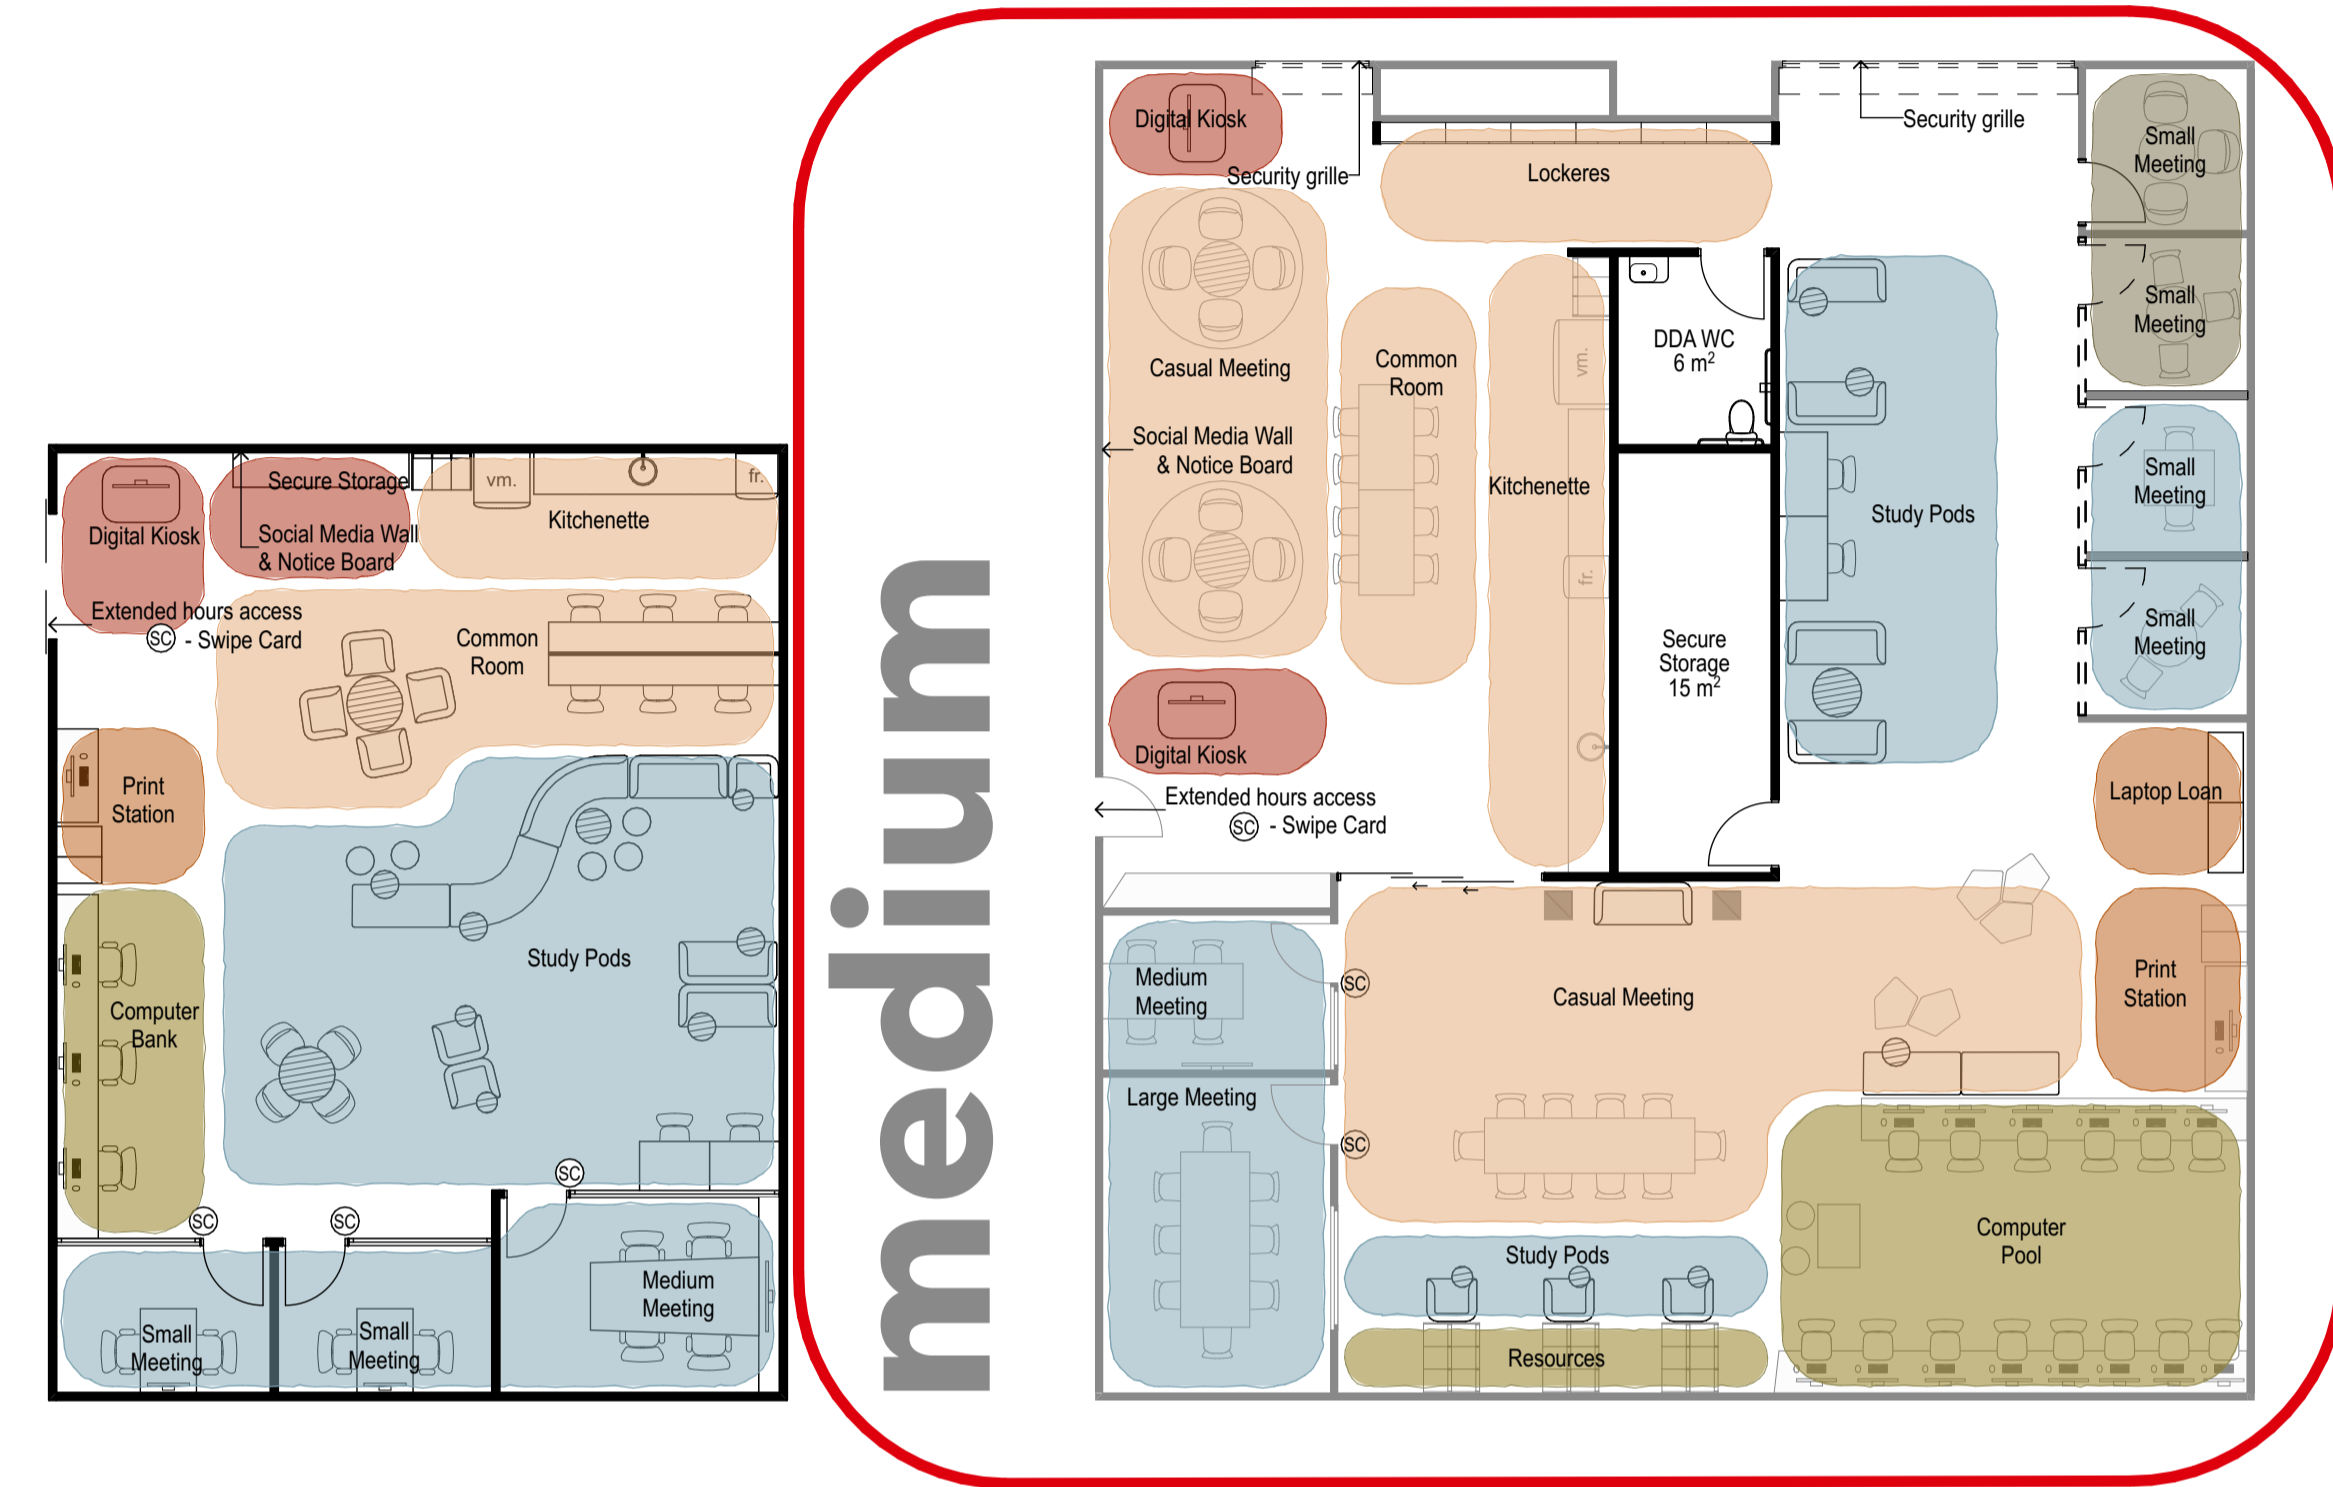

Coming soon... **STUDENT ENGAGEMENT HUBS**

example hub layouts

small

large

Coming soon to **MURRAY BRIDGE** campus

New Covered Outdoor Area

Key Plan

Have your say!

Concept sketches informed by:

Student and Community Engagements

Approved Business Operating Model

Student Surveys completed in 2021 and 2022

On site staff consultation

Have your say further on the TAFE SA **Student Engagement Hubs**

Scan QR Code