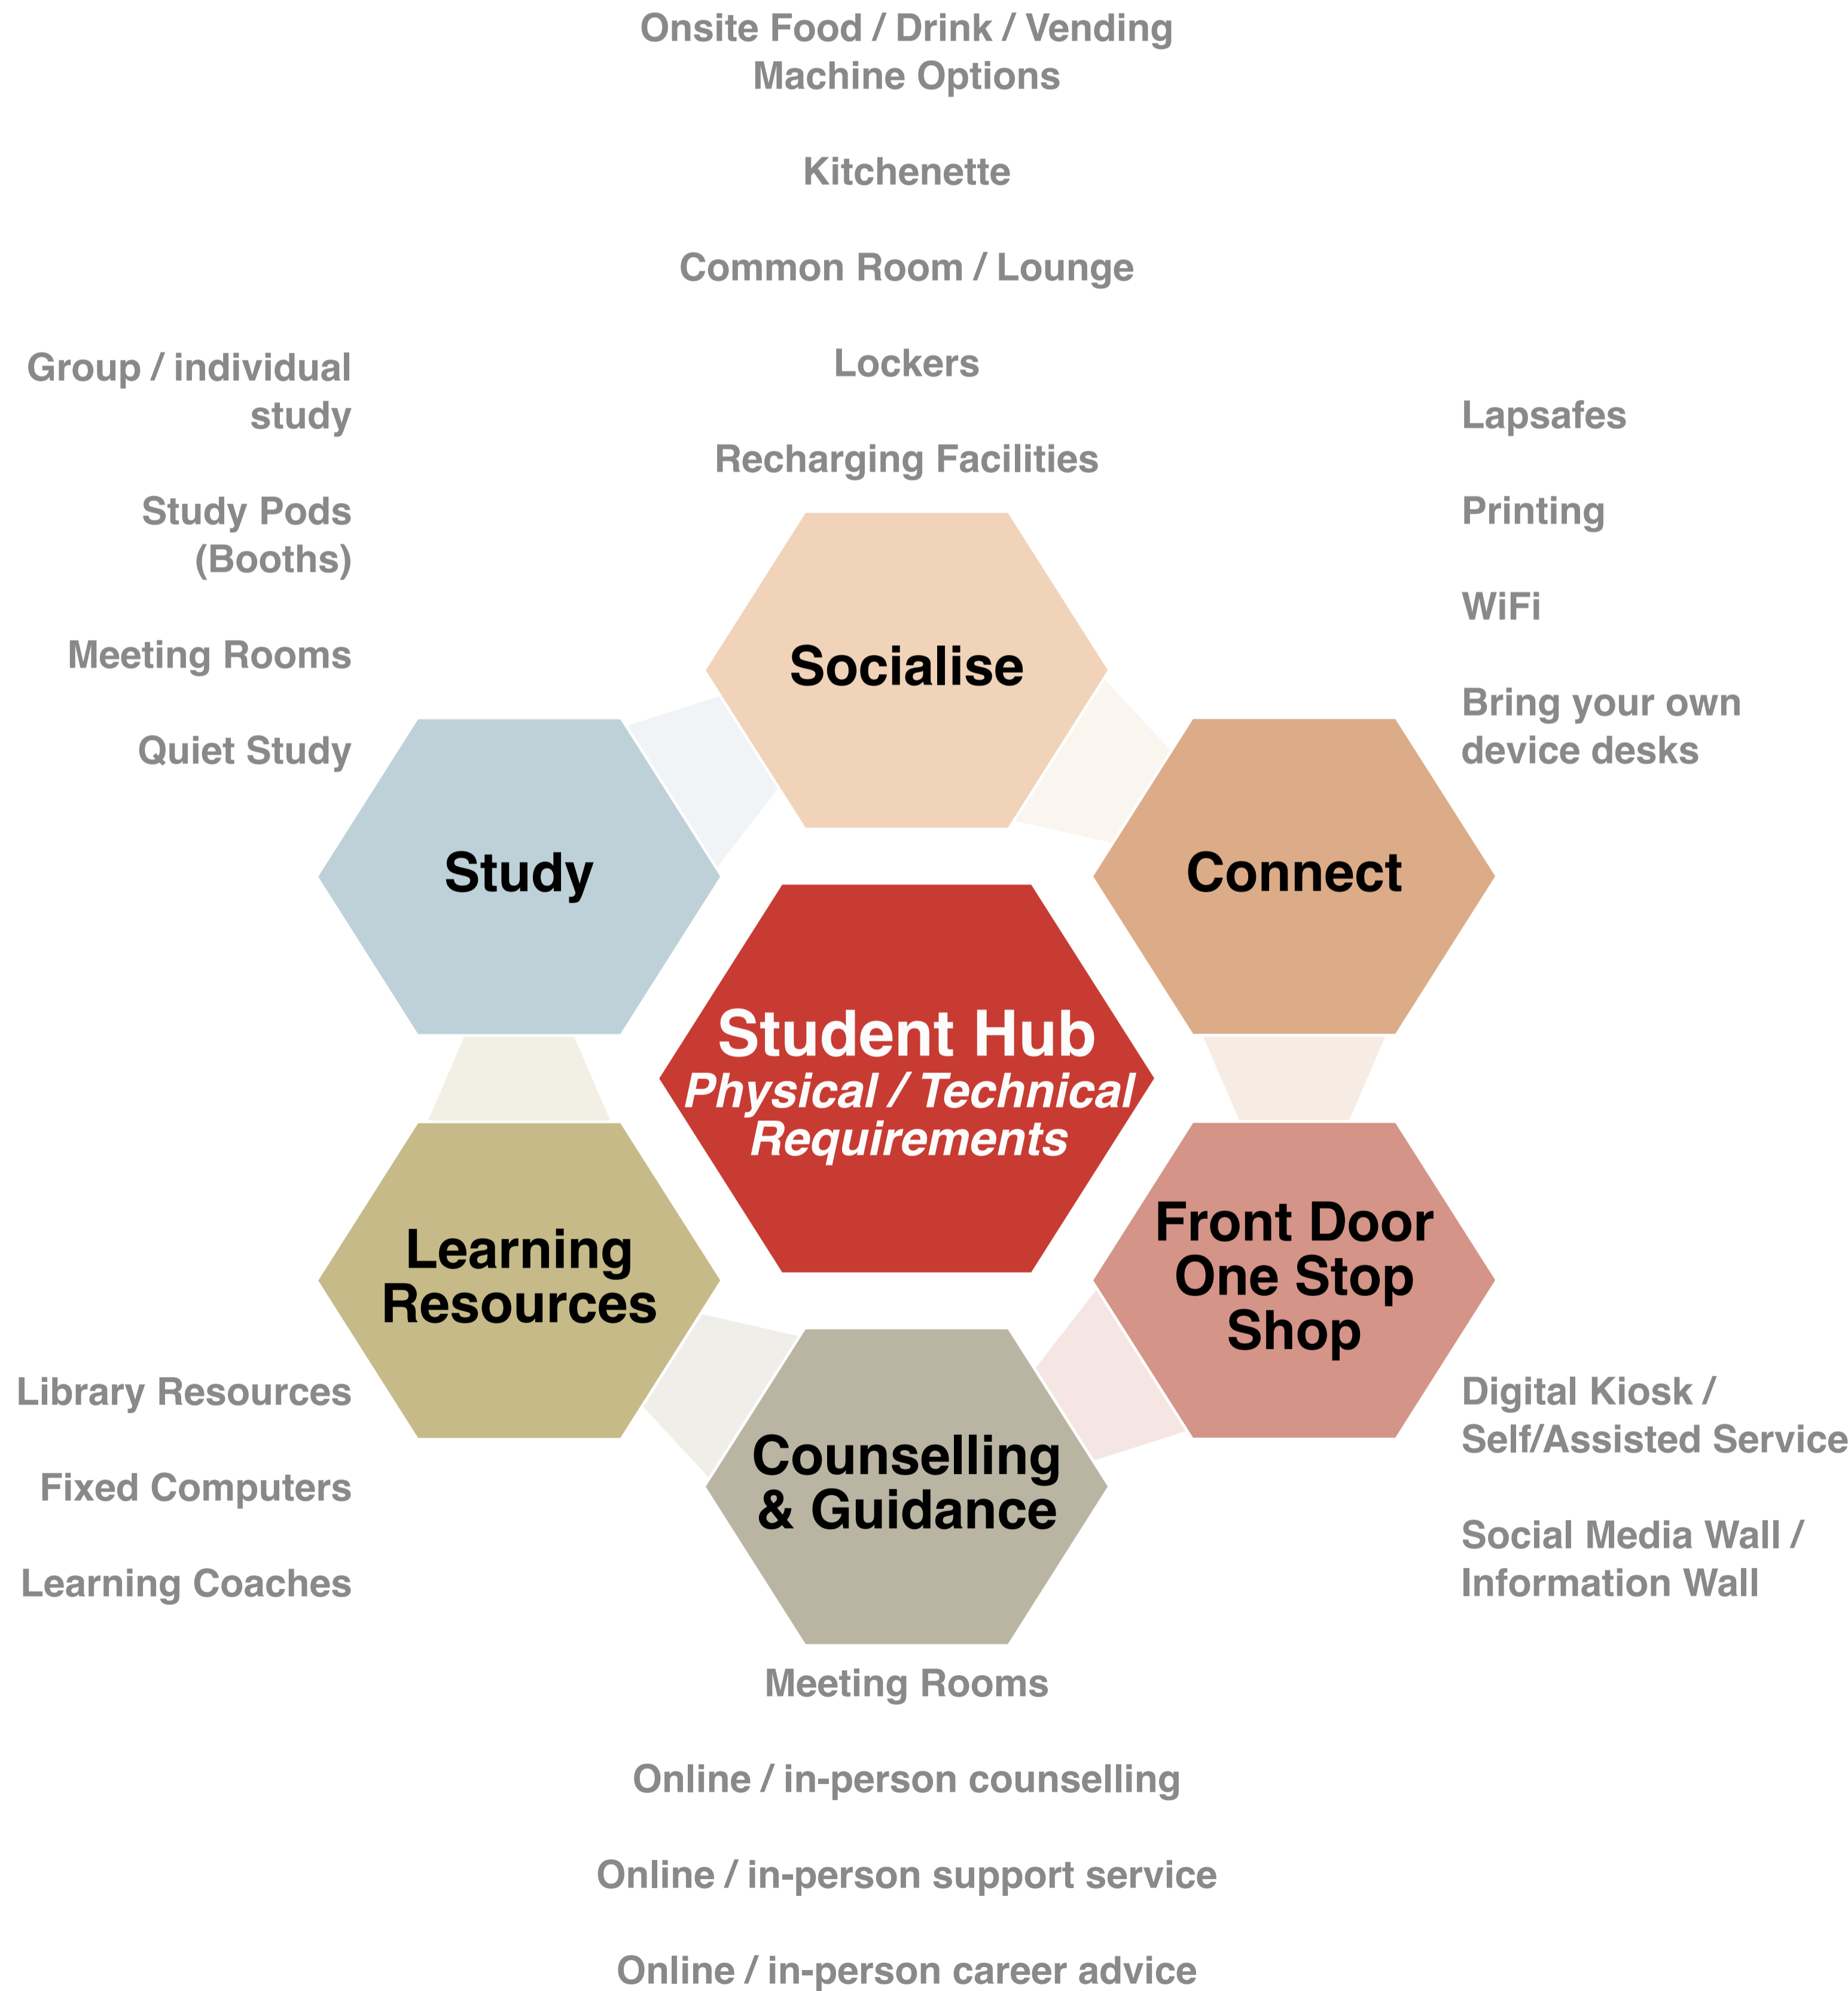

Coming soon... **STUDENT ENGAGEMENT HUBS**

example hub layouts

small

large

Coming soon to **MURRAY BRIDGE** campus

New Covered Outdoor Area

Key Plan

Have your say!

Concept sketches informed by:

Student and Community Engagements

Approved Business Operating Model

Student Surveys completed in 2021 and 2022

On site staff consultation

Have your say further on the TAFE SA **Student Engagement Hubs**

Scan QR Code