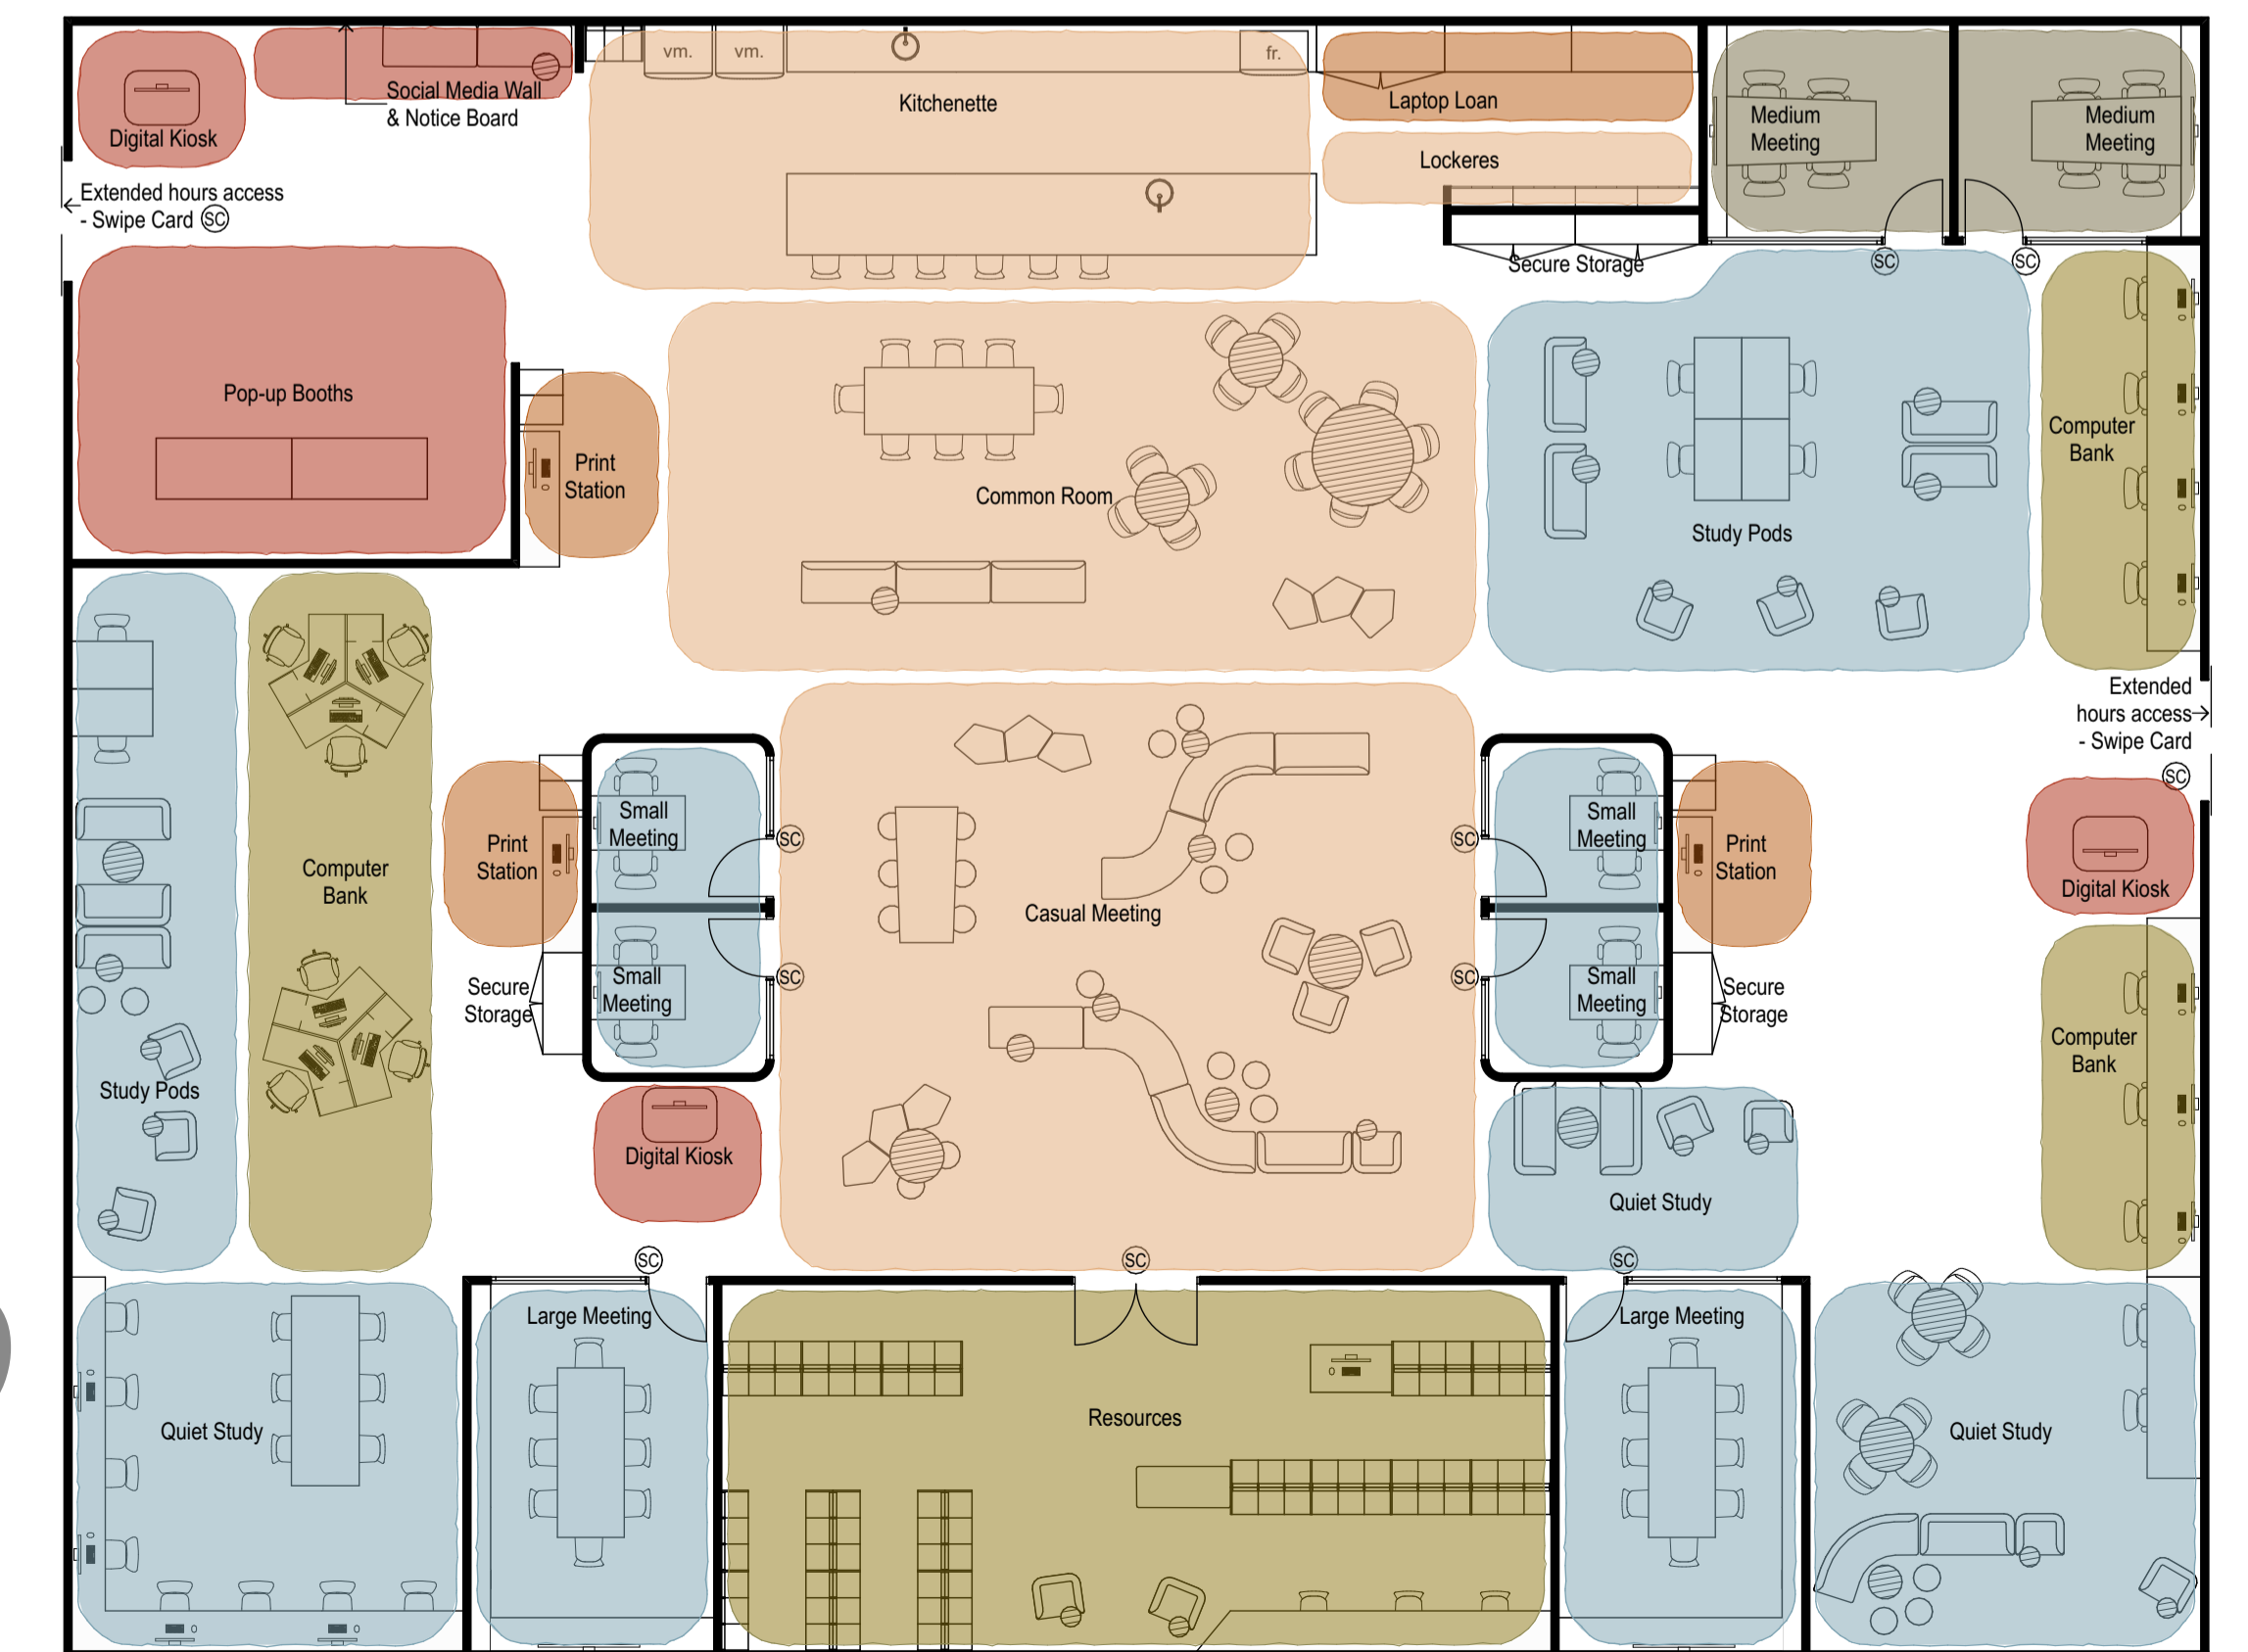

Coming soon... **STUDENT ENGAGEMENT HUBS**

example hub layouts

small

large

Coming soon to **MURRAY BRIDGE** campus

New Covered Outdoor Area

Key Plan

Have your say!

Concept sketches informed by:

Student and Community Engagements

Approved Business Operating Model

Student Surveys completed in 2021 and 2022

On site staff consultation

Have your say further on the TAFE SA **Student Engagement Hubs**

Scan QR Code