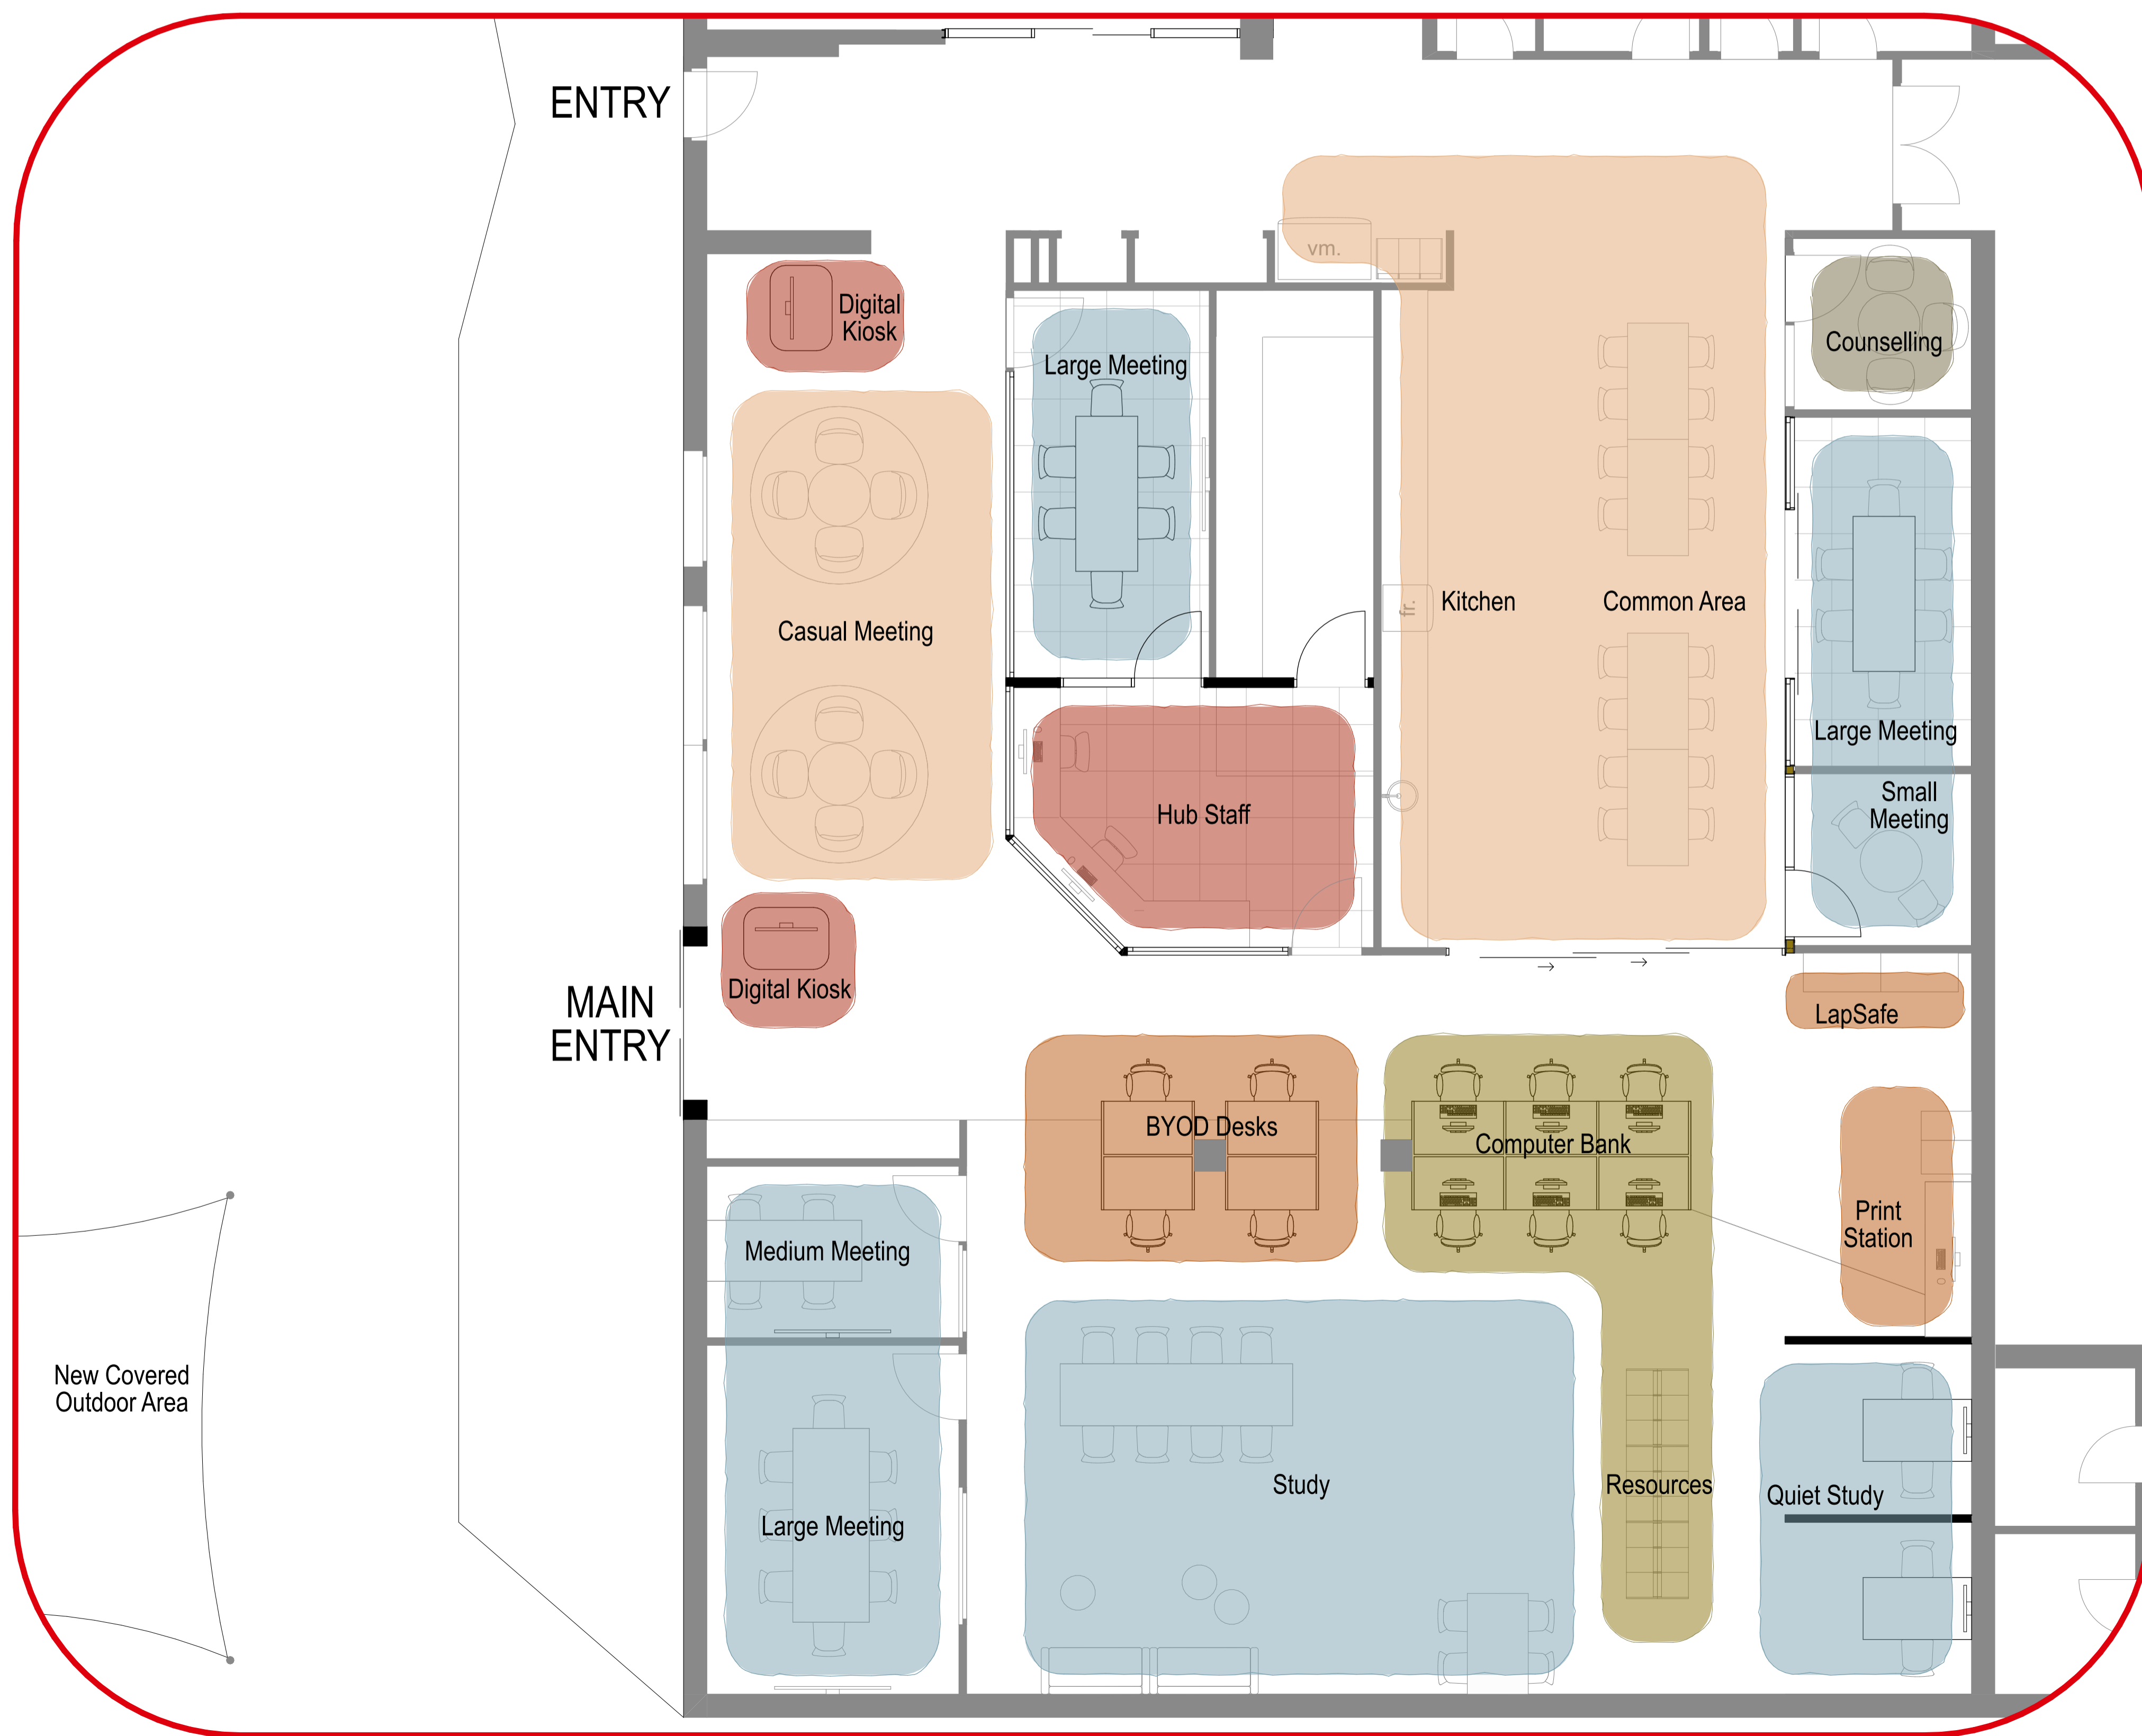

Coming soon... **STUDENT ENGAGEMENT HUBS**

example hub layouts

small

large

Coming soon to **MURRAY BRIDGE** campus

New Covered Outdoor Area

Key Plan

Have your say!

Concept sketches informed by:

Student and Community Engagements

Approved Business Operating Model

Student Surveys completed in 2021 and 2022

On site staff consultation

Have your say further on the TAFE SA **Student Engagement Hubs**

Scan QR Code