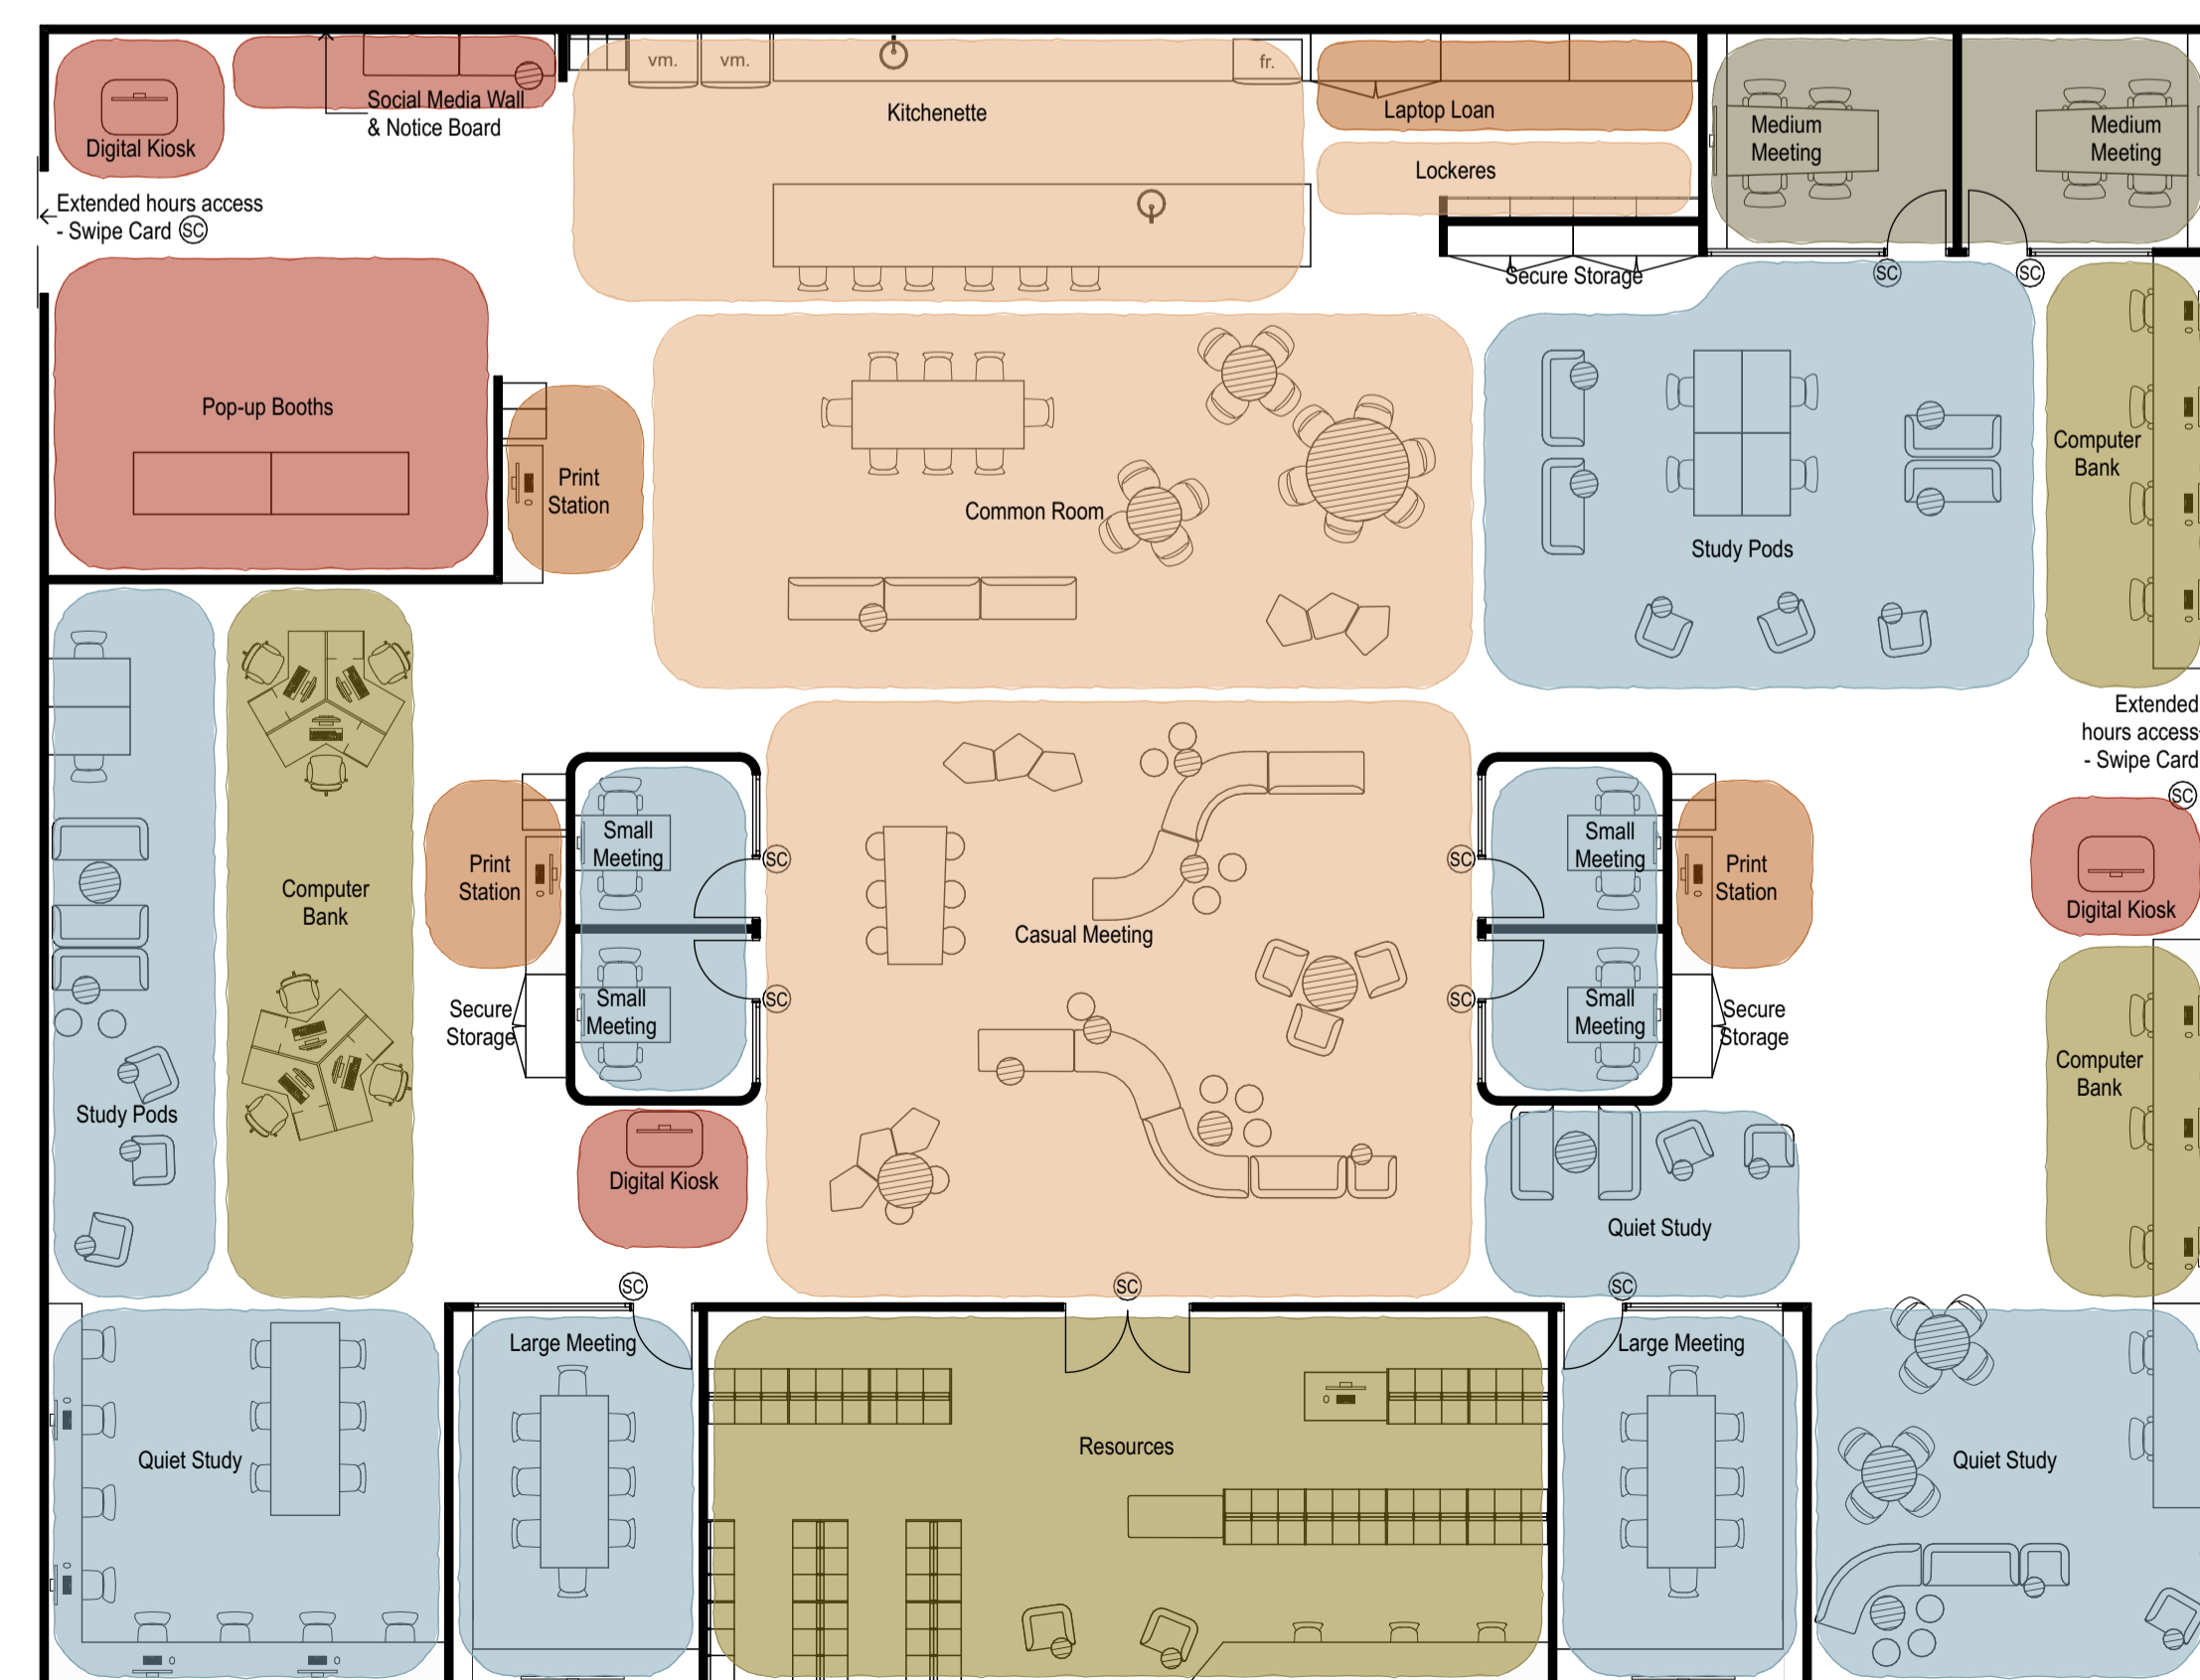

Coming soon... **STUDENT ENGAGEMENT HUBS**

example hub layouts

small

large

Coming soon to **BAROSSA** campus

Key Plan

Have your say!

Concept sketches informed by:

Student and Community Engagements

Approved Business Operating Model

Student Surveys completed in 2021 and 2022

On site staff consultation

Have your say further on the
TAFE SA **Student Engagement Hubs**

Scan QR Code