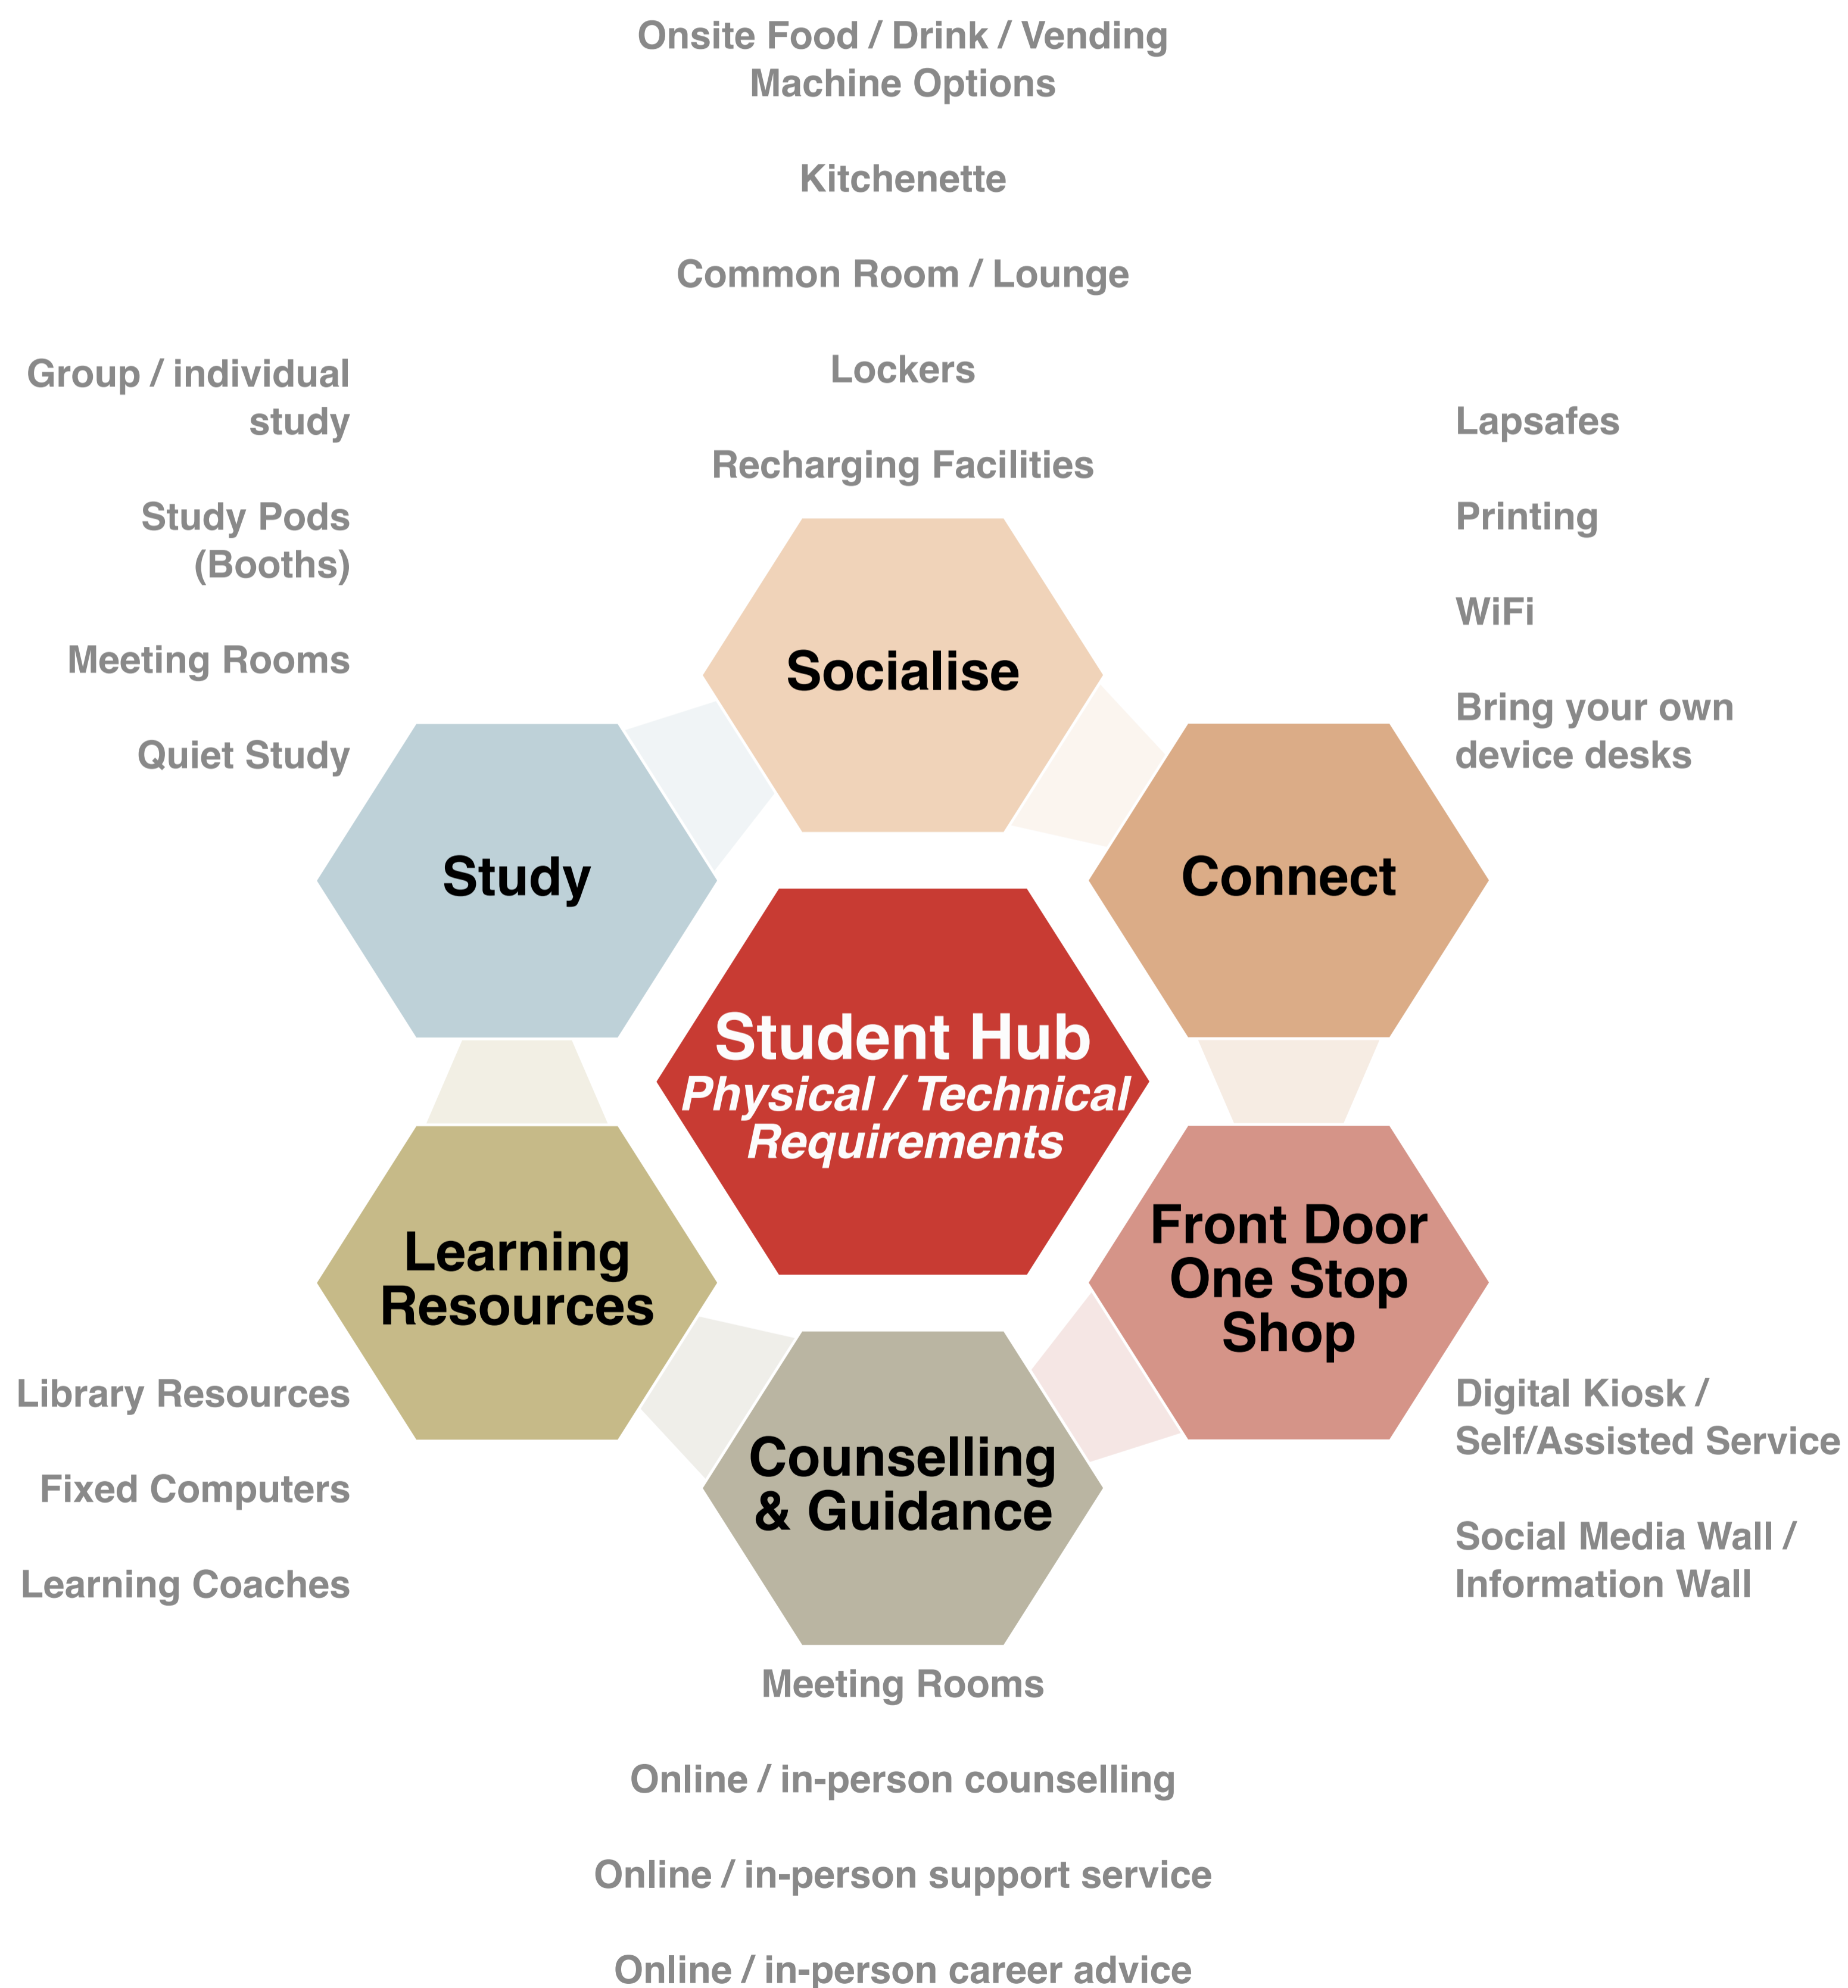

Coming soon... **STUDENT ENGAGEMENT HUBS**

example hub layouts

small

large

Coming soon to **BAROSSA** campus

Key Plan

Have your say!

Concept sketches informed by:

Student and Community Engagements

Approved Business Operating Model

Student Surveys completed in 2021 and 2022

On site staff consultation

Have your say further on the
TAFE SA **Student Engagement Hubs**

Scan QR Code