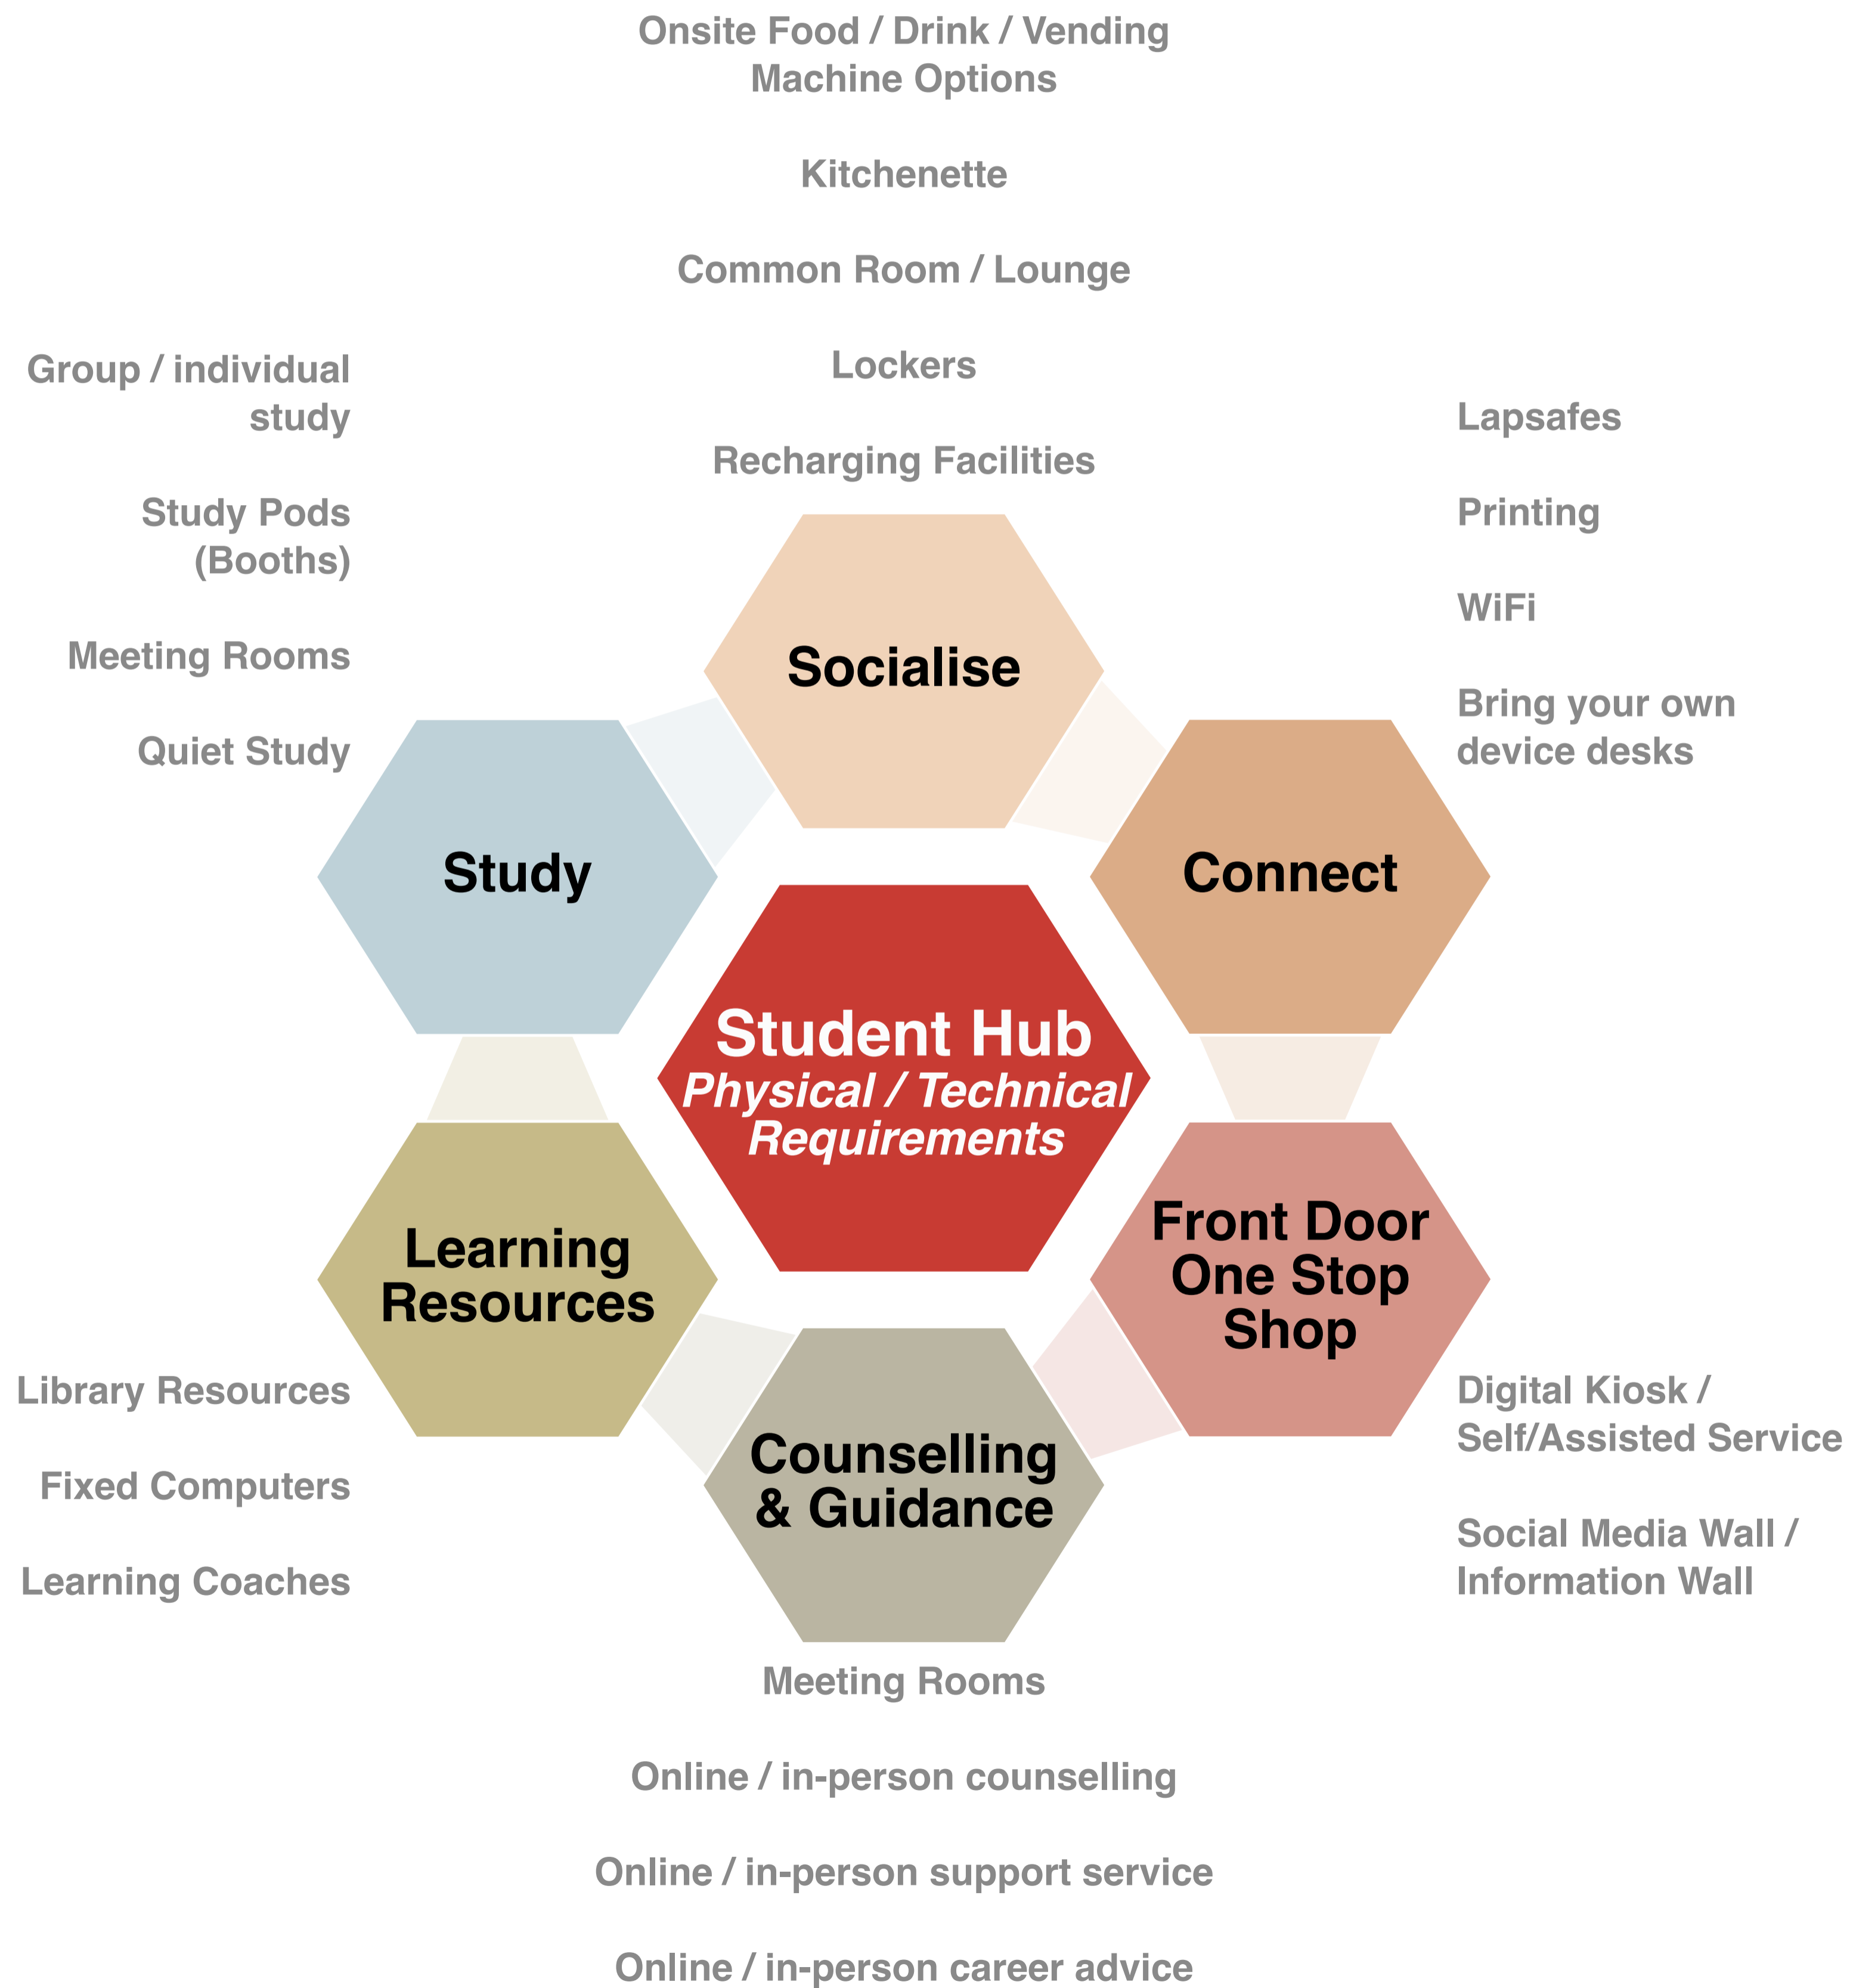

# Coming soon... **STUDENT ENGAGEMENT HUBS**

**example hub layouts**

# Coming soon to **ADELAIDE** campus

LIGHT SQUARE

CURRIE STREET

**Key Plan**

## Have your say!

Concept sketches informed by:

Student and Community Engagements

Approved Business Operating Model

Student Surveys completed in 2021 and 2022

On site staff consultation

Have your say further on the TAFE SA **Student Engagement Hubs**

Scan QR Code